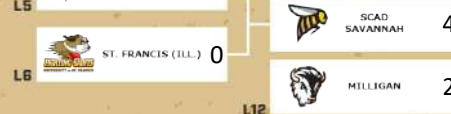

ITC
 MEN'S
 RED BRACKET

THURSDAY 4 PM
ROUND 1

THURSDAY 6 PM
ROUND 2

FRIDAY 7:45 AM
ROUND 3

FRIDAY 9:45 AM
ROUND 4

FRIDAY 1 PM
ROUND 5

FRIDAY 3 PM
ROUND 6

FRIDAY 5:15 PM
ROUND 7

SATURDAY
TV SHOW

MATCH 5 LANES 57-58

MATCH 6 LANES 55-56

MATCH 7 LANES 53-54

MATCH 8 LANES 51-52

MATCH 11 LANES 51-52

MATCH 12 LANES 55-56

MATCH 15 LANES 53-54

MATCH 19 LANES 43-44

MATCH 16 LANES 57-58

MATCH 20 LANES 47-48

MATCH 24 LANES 49-50

MATCH 23 LANES 45-46

MATCH 28 LANES 55-56

FRIDAY - ROUND 8
(if necessary)

MATCH 30 LANES 53-54