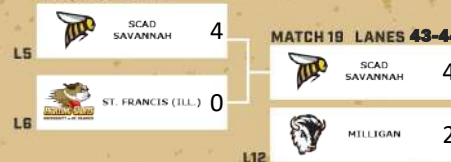

ITC
 MEN'S
 RED BRACKET

THURSDAY 4 PM
ROUND 1

THURSDAY 6 PM
ROUND 2

FRIDAY 7:45 AM
ROUND 3

FRIDAY 9:45 AM
ROUND 4

FRIDAY 1 PM
ROUND 5

FRIDAY 3 PM
ROUND 6

FRIDAY 5:15 PM
ROUND 7

SATURDAY
TV SHOW

MATCH 5 LANES 57-58

MATCH 6 LANES 55-56

MATCH 7 LANES 53-54

MATCH 8 LANES 51-52

MATCH 11 LANES 51-52

MATCH 12 LANES 55-56

MATCH 15 LANES 53-54

MATCH 19 LANES 43-44

MATCH 16 LANES 57-58

MATCH 20 LANES 47-48

MATCH 24 LANES 49-50

MATCH 23 LANES 45-46

MATCH 28 LANES 55-56

FRIDAY - ROUND 8
(if necessary)

MATCH 30 LANES 53-54