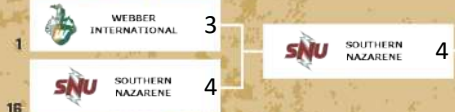

THURSDAY 4 PM
ROUND 1

THURSDAY 6 PM
ROUND 2

FRIDAY 7:45 AM
ROUND 3

FRIDAY 9:45 AM
ROUND 4

FRIDAY 1 PM
ROUND 5

FRIDAY 3 PM
ROUND 6

FRIDAY 5:15 PM
ROUND 7

SATURDAY
TV SHOW

MATCH 1 LANES 49-50