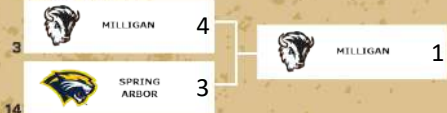

ITC
 MEN'S
 RED BRACKET

THURSDAY 4 PM
ROUND 1

THURSDAY 6 PM
ROUND 2

FRIDAY 7:45 AM
ROUND 3

FRIDAY 9:45 AM
ROUND 4

FRIDAY 1 PM
ROUND 5

FRIDAY 3 PM
ROUND 6

FRIDAY 5:15 PM
ROUND 7

SATURDAY
TV SHOW

MATCH 5 LANES 57-58

MATCH 6 LANES 55-56

MATCH 7 LANES 53-54

MATCH 8 LANES 51-52

MATCH 11 LANES 51-52

MATCH 12 LANES 55-56

MATCH 15 LANES 53-54

MATCH 19 LANES 43-44

MATCH 16 LANES 57-58

MATCH 20 LANES 47-48

MATCH 24 LANES 49-50

MATCH 23 LANES 45-46

MATCH 28 LANES 55-56

FRIDAY - ROUND 8
(if necessary)

MATCH 30 LANES 53-54