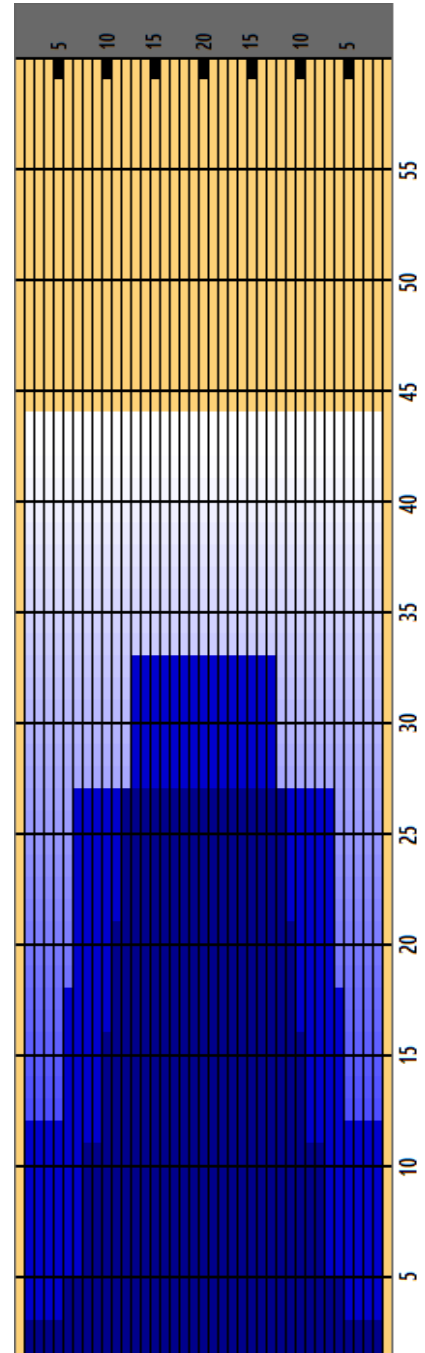

IKON BR - 2024 PWBA Eastern Pennsylvania Regional

Oil Pattern Distance **44** Reverse Brush Drop **37** Oil Per Board **50 ul**
 Forward Oil Total **16.45 mL** Reverse Oil Total **12.15 mL** Volume Oil Total **28.6 mL**

	START	STOP	LOADS	SPEED	CROSSED	START	END	FEET	T.OIL
1	2L	2R	3	14	111	0.00	3.90	3.90	5550
2	6L	6R	1	14	29	3.90	5.80	1.90	1450
3	8L	8R	3	14	75	5.80	11.70	5.90	3750
4	10L	10R	2	18	42	11.70	16.80	5.10	2100
5	11L	11R	2	18	38	16.80	21.90	5.10	1900
6	12L	12R	2	18	34	21.90	27.00	5.10	1700
7	2L	2R	0	22	0	27.00	40.00	13.00	0
8	2L	2R	0	26	0	40.00	44.00	4.00	0

	START	STOP	LOADS	SPEED	CROSSED	START	END	FEET	T.OIL
1	2L	2R	0	30	0	44.00	33.00	-11.00	0
2	13L	13R	2	22	30	33.00	26.80	-6.20	1500
3	7L	7R	3	22	81	26.80	17.50	-9.30	4050
4	6L	6R	2	18	58	17.50	12.40	-5.10	2900
5	2L	2R	2	18	74	12.40	7.30	-5.10	3700
6	2L	2R	0	10	0	7.30	0.00	-7.30	0

Kegel Terrain Oil

Item	3L-7L:18L-18R	8L-12L:18L-18R	13L-17L:18L-18R	18L-18R:17R-13R	18L-18R:12R-8R	18L-18R:7R-3R
Description	Outside:Middle	Middle:Middle	Inside:Middle	Middle: Inside	Middle:Middle	Middle:Outside
Track Zone Ratio	3.24	1.34	1	1	1.34	3.24