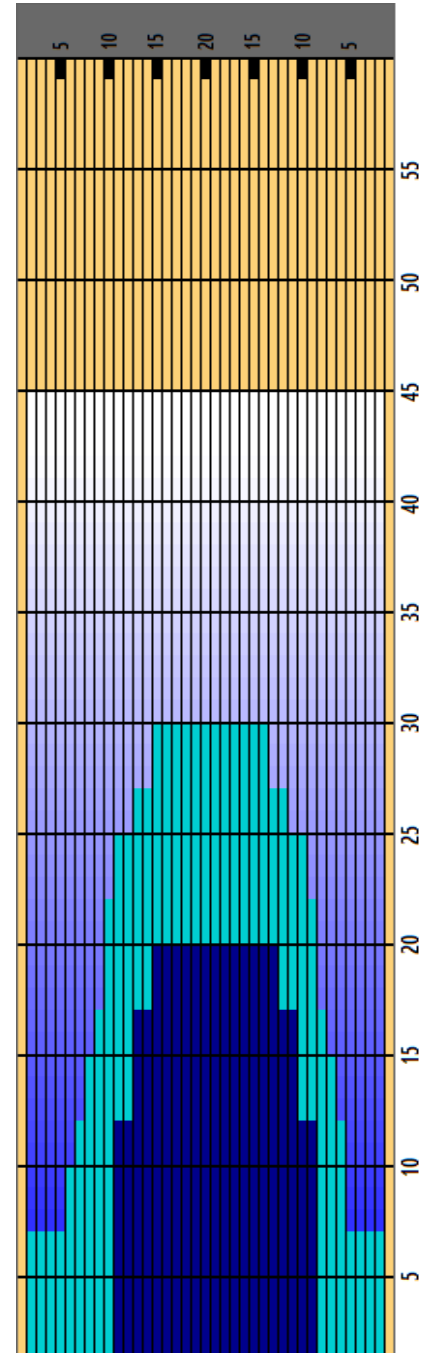

6R 2023 PWBA Greater Pittsburgh Regional

Oil Pattern Distance **45** Reverse Brush Drop **35** Oil Per Board **50 ul**
 Forward Oil Total **22.5 mL** Reverse Oil Total **4.45 mL** Volume Oil Total **26.95 mL**

	START	STOP	LOADS	SPEED	CROSSED	START	END	FEET	T.OIL
1	2L	2R	6	10	222	0.00	7.00	7.00	11100
2	6L	6R	2	14	58	7.00	10.90	3.90	2900
3	7L	6R	1	14	28	10.90	12.80	1.90	1400
4	8L	7R	1	18	26	12.80	15.30	2.50	1300
5	9L	8R	1	18	24	15.30	17.80	2.50	1200
6	10L	9R	2	18	44	17.80	22.90	5.10	2200
7	11L	10R	1	18	20	22.90	25.40	2.50	1000
8	13L	12R	1	18	16	25.40	27.90	2.50	800
9	15L	14R	1	18	12	27.90	30.40	2.50	600
10	2L	2R	0	22	0	30.40	35.00	4.60	0
11	2L	2R	0	26	0	35.00	45.00	10.00	0

	START	STOP	LOADS	SPEED	CROSSED	START	END	FEET	T.OIL
1	2L	2R	0	30	0	45.00	20.00	-25.00	0
2	15L	13R	1	22	13	20.00	16.90	-3.10	650
3	13L	11R	2	18	34	16.90	11.80	-5.10	1700
4	11L	9R	2	14	42	11.80	7.90	-3.90	2100
5	2L	2R	0	14	0	7.90	0.00	-7.90	0

Kegel Ice Oil

Item	3L-7L:18L-18R	8L-12L:18L-18R	13L-17L:18L-18R	18L-18R:17R-13R	18L-18R:12R-8R	18L-18R:7R-3R
Description	Outside:Middle	Middle:Middle	Inside:Middle	Middle: Inside	Middle:Middle	Middle:Outside
Track Zone Ratio	3	1.59	1.04	1.01	1.33	2.84