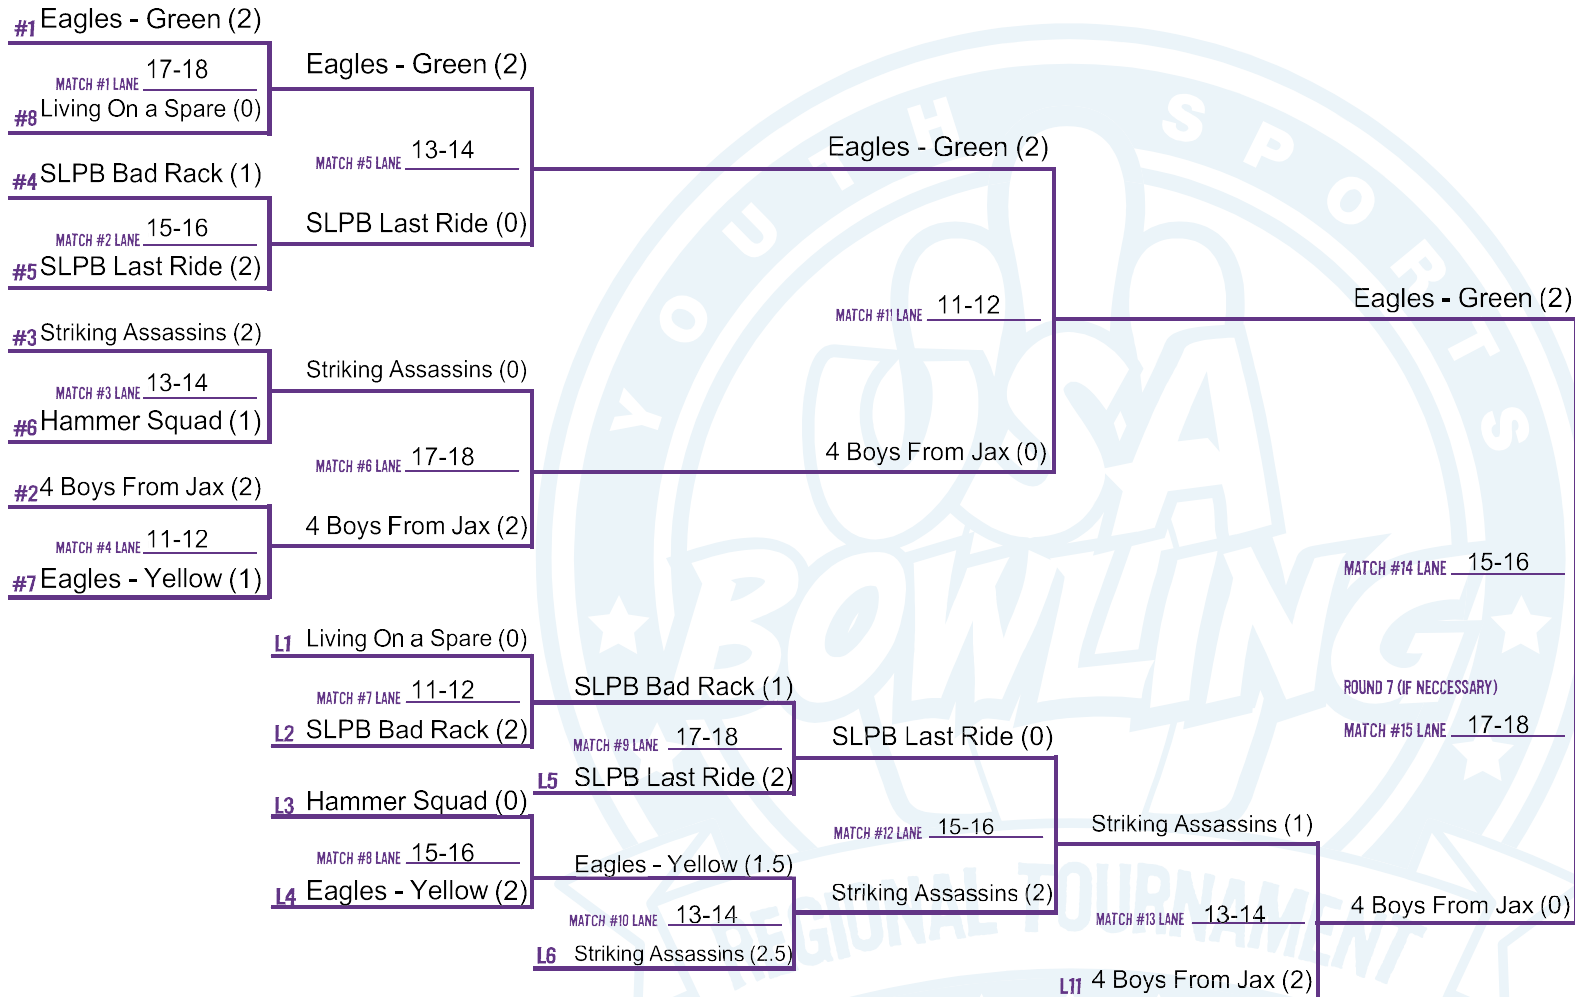

# USA BOWLING REGIONAL TOURNAMENTS

ROUND 1

ROUND 2

ROUND 3

ROUND 4

ROUND 5

ROUND 6

U15 Champion

# USA BOWLING REGIONAL TOURNAMENTS

ROUND 1

ROUND 2

ROUND 3

ROUND 4

ROUND 5

ROUND 6

#1 SLPB Pretty Princesses

MATCH #1 LANE 9-10

SLPB Pretty Princesses (2)

#8

MATCH #5 LANE 5-6

SLPB Pretty Princesses (1)

#4 SLPB Team 3 (0)

MATCH #2 LANE 7-8

Jax Jammers (0)