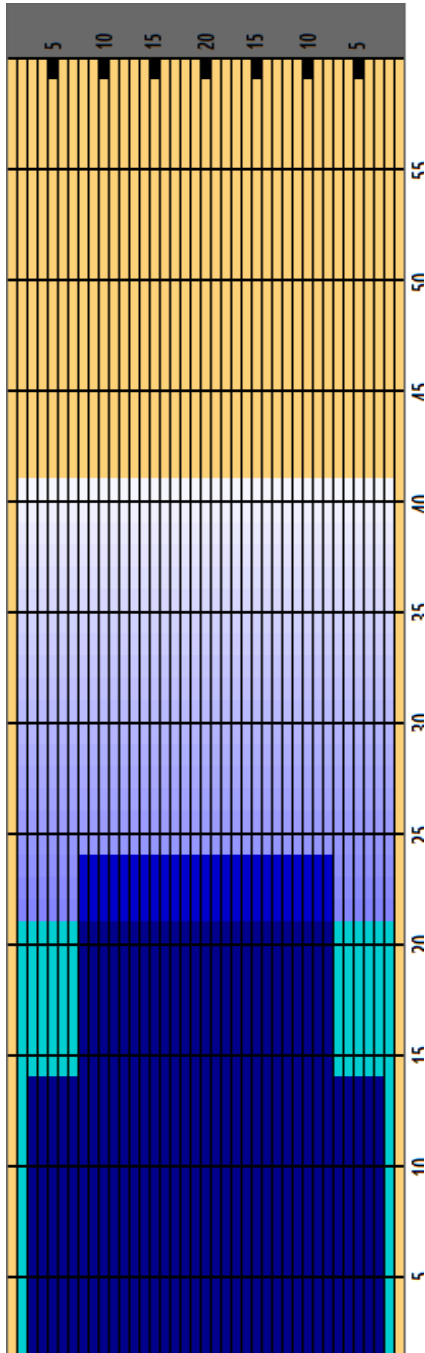

# IKON 6 - 2022 Junior Gold Final Advancers Round

Oil Pattern Distance **41** Reverse Brush Drop **37** Oil Per Board **50 ul**  
 Forward Oil Total **18.5 mL** Reverse Oil Total **8.5 mL** Volume Oil Total **27 mL**

	START	STOP	LOADS	SPEED	CROSSED	START	END	FEET	T.OIL
1	2L	2R	3	14	111	0.00	3.90	3.90	5550
2	2L	2R	4	18	148	3.90	14.10	10.20	7400
3	2L	2R	3	18	111	14.10	21.70	7.60	5550
4	2L	2R	0	18	0	21.70	30.00	8.30	0
5	2L	2R	0	22	0	30.00	41.00	11.00	0

	START	STOP	LOADS	SPEED	CROSSED	START	END	FEET	T.OIL
1	2L	2R	0	30	0	41.00	24.00 -17.00		0
2	8L	8R	4	18	100	24.00	13.80 -10.20		5000
3	3L	3R	2	18	70	13.80	8.70 -5.10		3500
4	2L	2R	0	14	0	8.70	0.00 -8.70		0

## KEGEL FIRE OIL

Item	3L-7L:18L-18R	8L-12L:18L-18R	13L-17L:18L-18R	18L-18R:17R-13R	18L-18R:12R-8R	18L-18R:7R-3R
Description	Outside:Middle	Middle:Middle	Inside:Middle	Middle: Inside	Middle:Middle	Middle:Outside
Track Zone Ratio	1.33	1	1	1	1	1.33