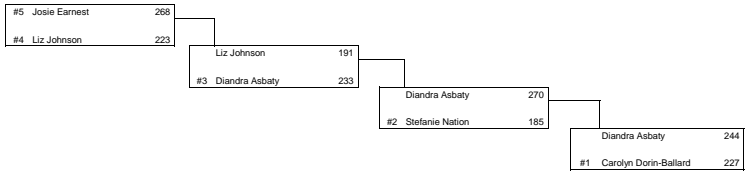

TV Finals

2012 Queens Champion
Diandra Asbaty