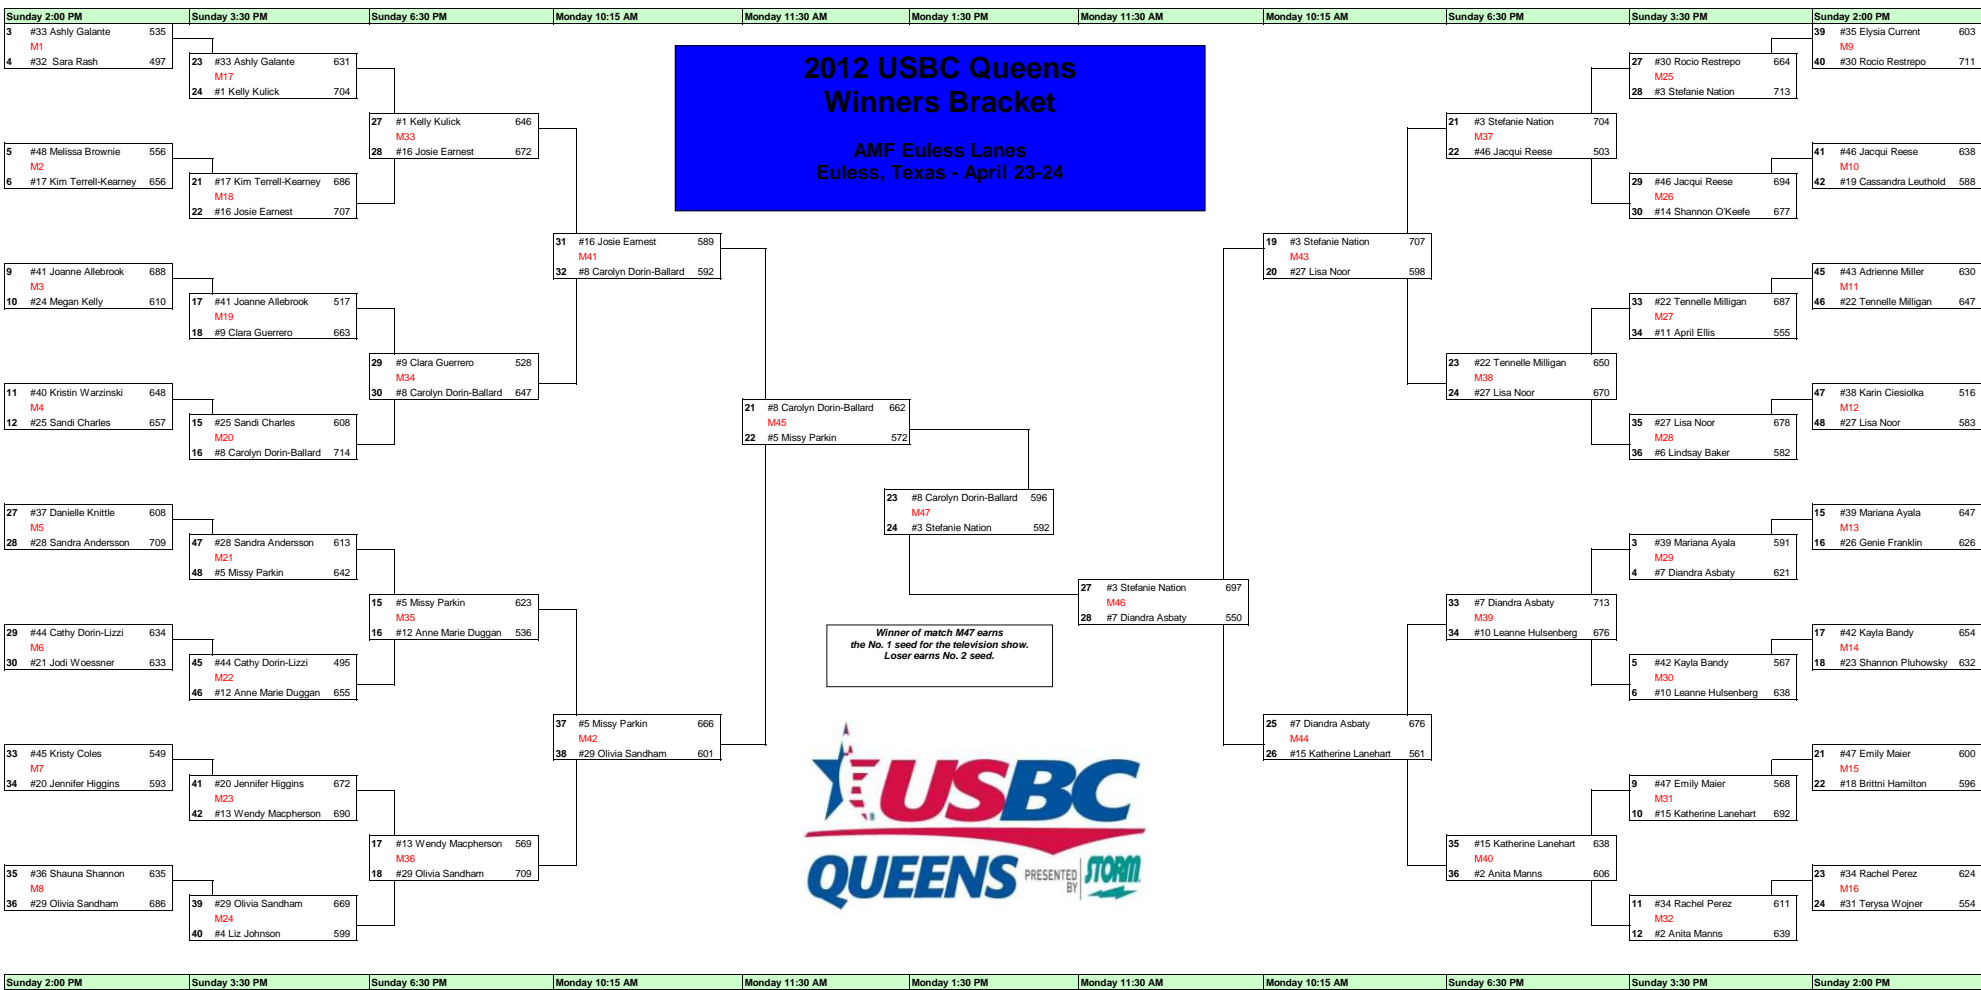

2012 USBC Queens Winners Bracket

AMF Eules Lanes
Eules, Texas - April 23-24