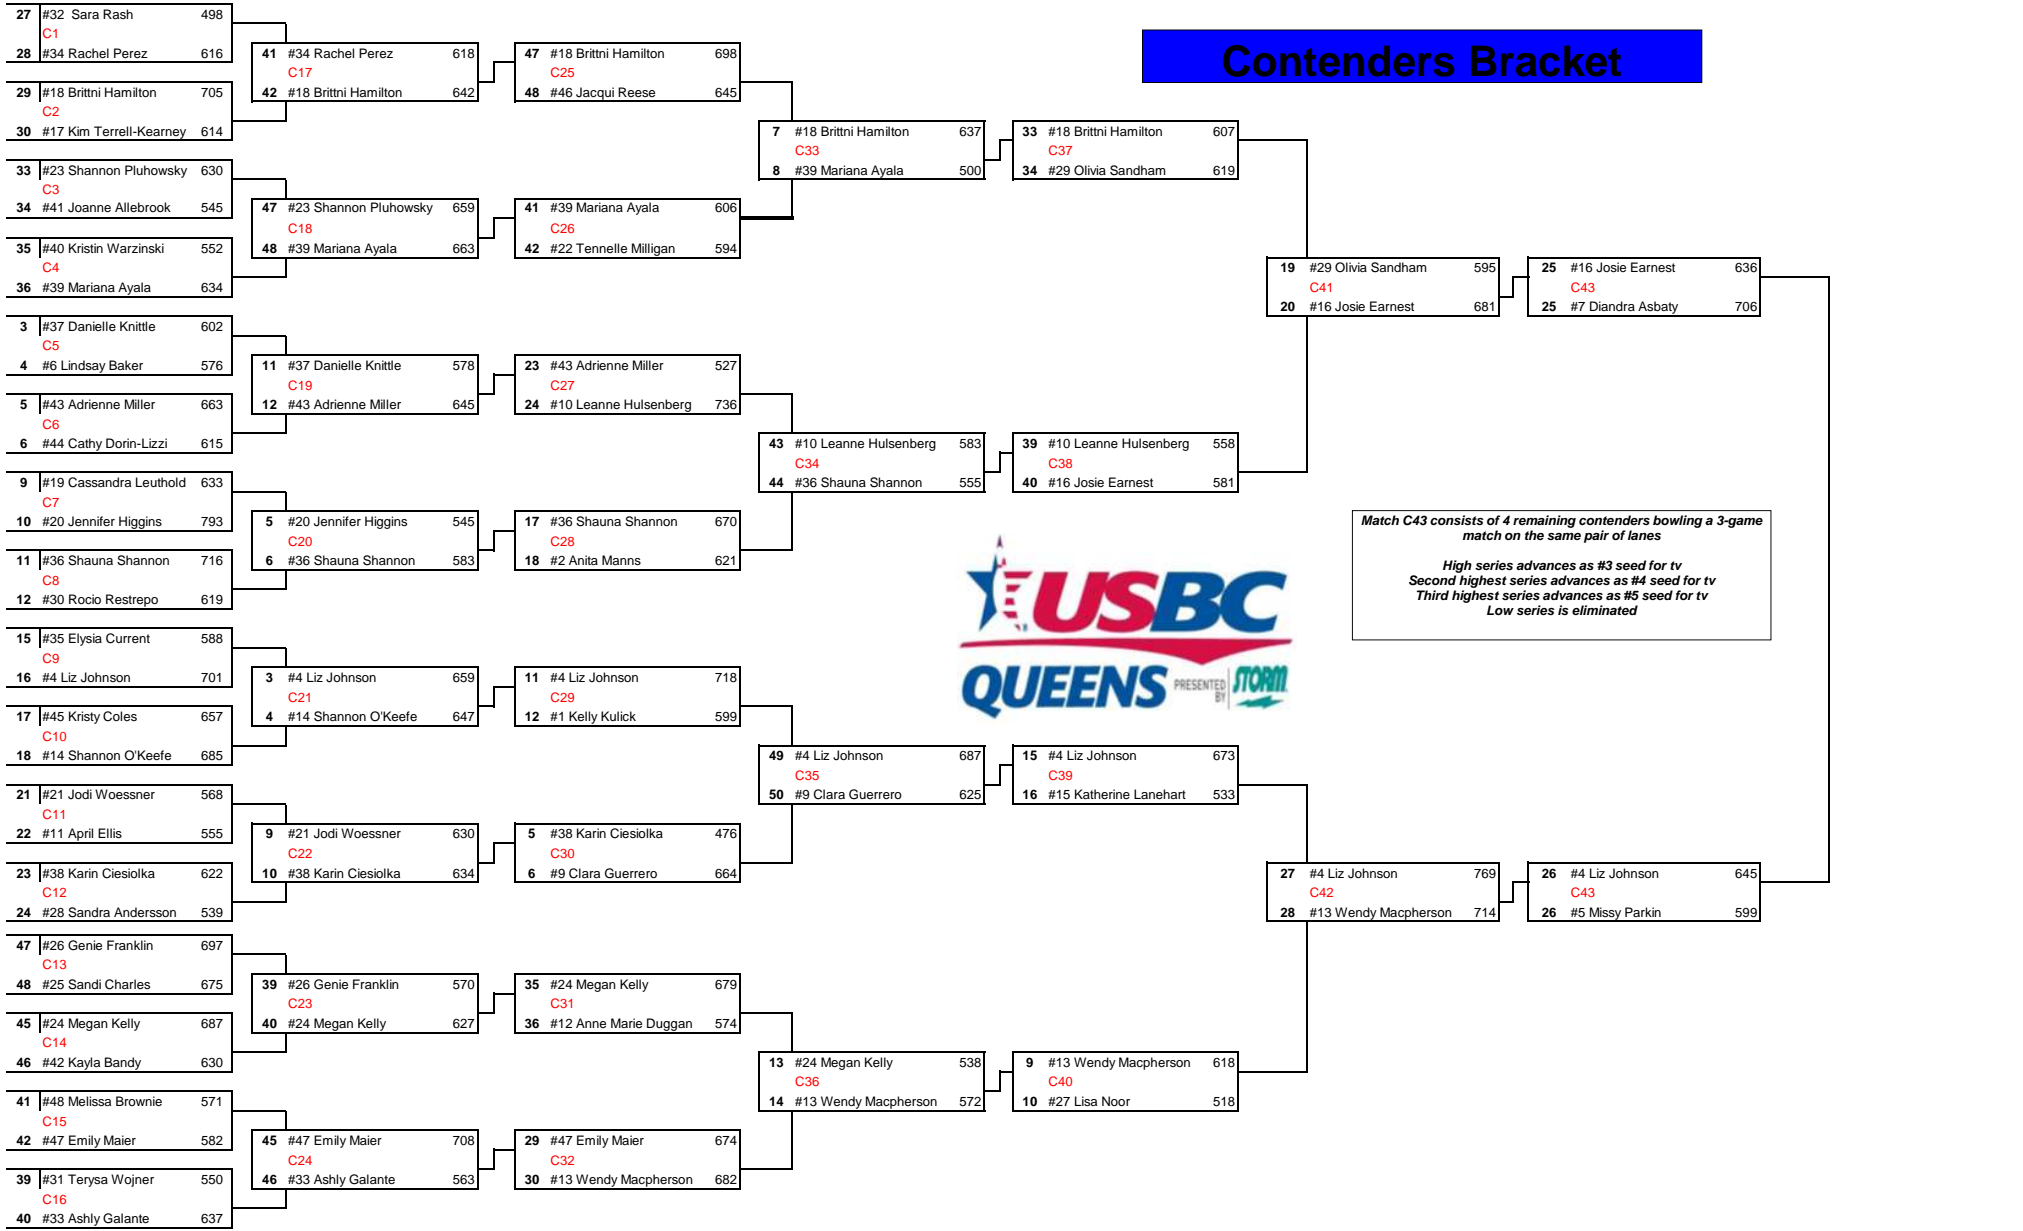

2012 USBC Queens Winners Bracket

AMF Eules Lanes
Eules, Texas - April 23-24

Winner of match M47 earns
the No. 1 seed for the television show.
Loser earns No. 2 seed.

Sunday 5:00 PM	Sunday 6:30 PM	Monday 9:00 AM	Monday 10:15 AM	Monday 11:30 AM	Monday 1:30 PM	Monday 2:45 PM	Monday 4:00 PM
----------------	----------------	----------------	-----------------	-----------------	----------------	----------------	----------------

Contenders Bracket

Match C43 consists of 4 remaining contenders bowling a 3-game match on the same pair of lanes

High series advances as #3 seed for tv
 Second highest series advances as #4 seed for tv
 Third highest series advances as #5 seed for tv
 Low series is eliminated