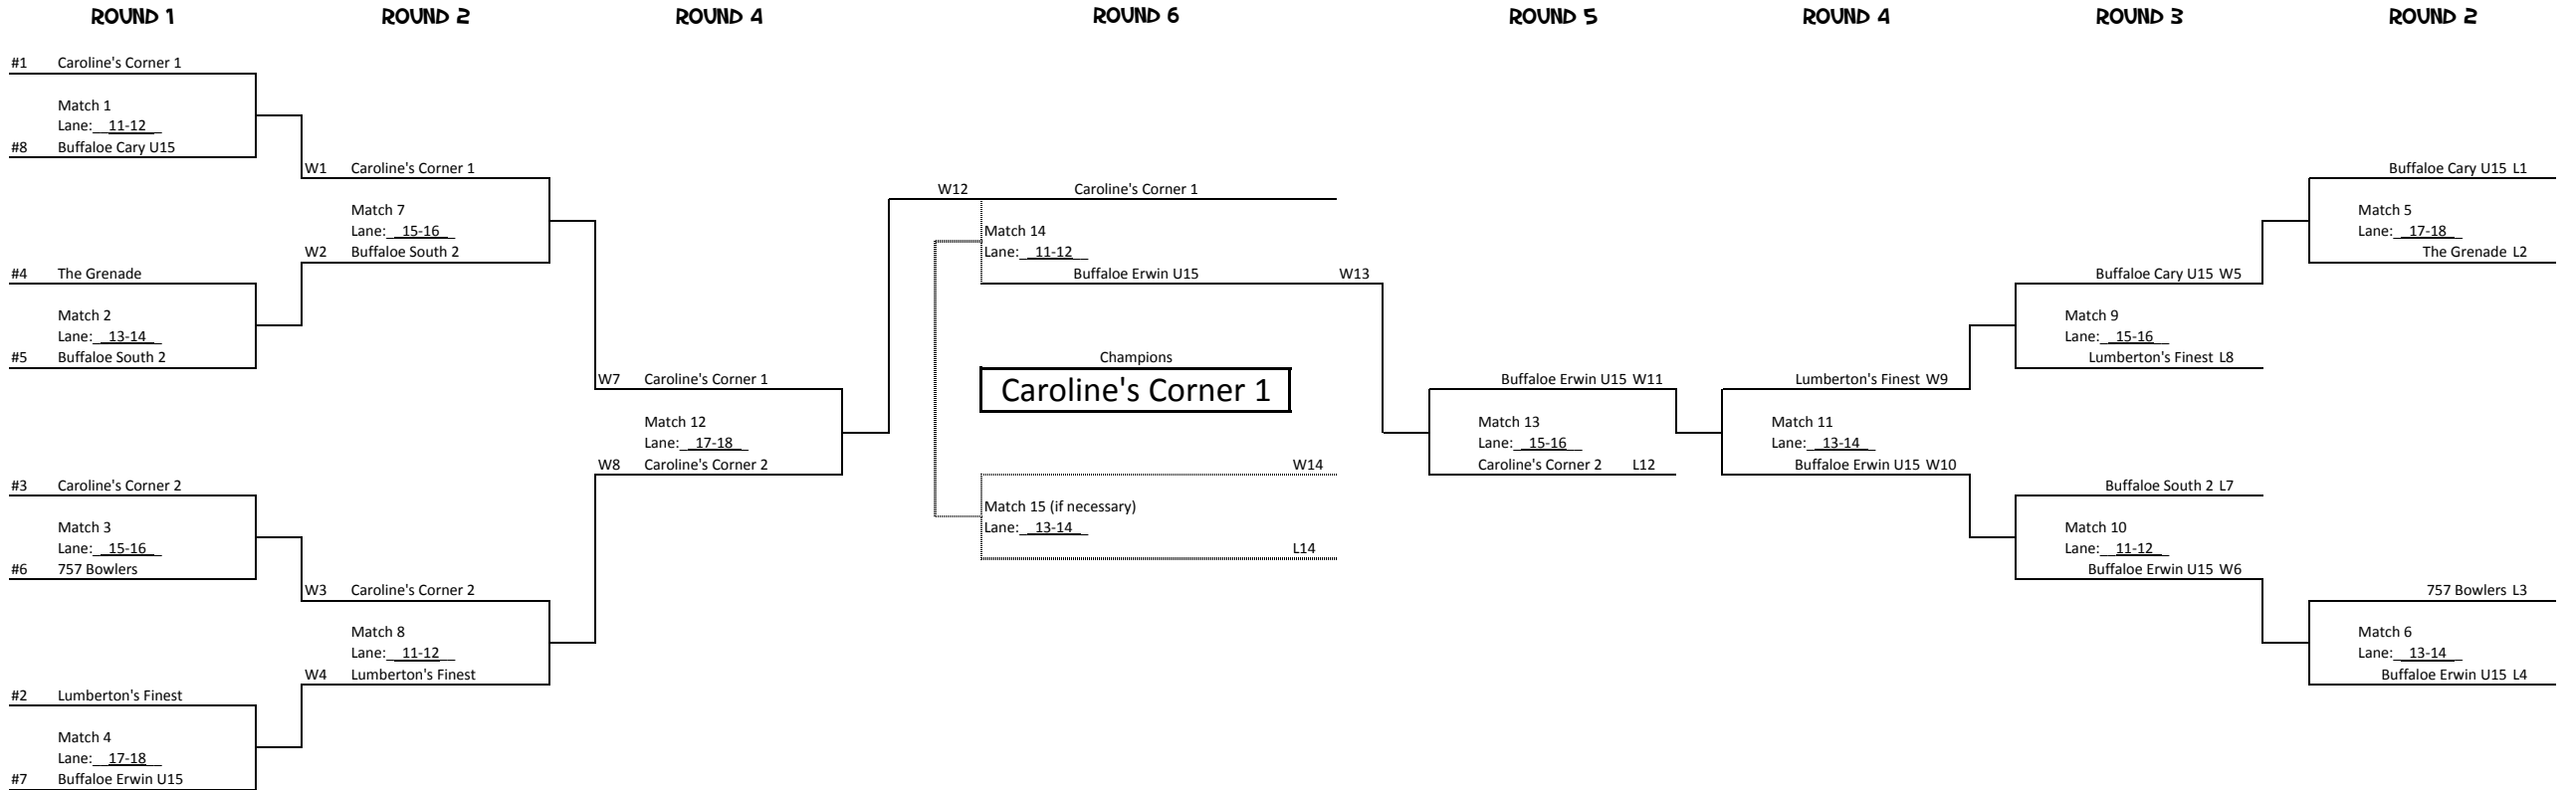

2015-16 USA Bowling Regional Tournament
Southeast
U15
Buffaloe Lanes North

Rank	Team Name	Record
1.	Caroline's Corner 1	8-0
2.	Lumberton's Finest	7-1
3.	Caroline's Corner 2	5-3
4.	The Grenade	5-3
5.	Buffaloe South 2	4-4
6.	757 Bowlers	4-4
7.	Buffaloe Erwin U15	4-4
8.	Buffaloe Cary U15	4-4
9.	Buffaloe South 1	4-4
10.	Caroline's Corner 3	2-6
11.	Triad Lanes	1-7
12.	Jaws of Bowling	0-8

Team Name	Gm1	Gm2	Gm3	Gm4	Gm5	Gm6	Gm7	Gm8	W-L	Total Pins
Caroline's Corner 1	163	189	185	202	214	238	174	175	8-0	1540
Lumberton's Finest	183	173	131	228	156	165	179	166	7-1	1381
Caroline's Corner 2	148	171	171	189	195	190	174	158	5-3	1396
The Grenade	103	149	198	166	184	141	176	179	5-3	1296
Buffaloe South 2	136	170	162	166	191	231	172	184	4-4	1412
757 Bowlers	183	162	129	151	157	139	181	190	4-4	1292
Buffaloe Erwin U15	155	172	138	190	202	158	145	126	4-4	1286
Buffaloe Cary U15	157	142	167	146	148	191	162	147	4-4	1260
Buffaloe South 1	163	154	154	153	133	155	113	161	4-4	1186
Caroline's Corner 3	121	136	149	137	122	167	166	150	2-6	1148
Triad Lanes	123	132	131	126	132	139	142	114	1-7	1039
Jaws of Bowling	128	120	140	115	114	124	127	110	0-8	978

2015-16 USA BOWLING REGIONAL TOURNAMENT U15

SOUTHEAST CHAMPIONS BRACKET

2015-16 USA BOWLING REGIONAL TOURNAMENT U15

SOUTHEAST RED BRACKET

ROUND 1

ROUND 2

ROUND 4

ROUND 3