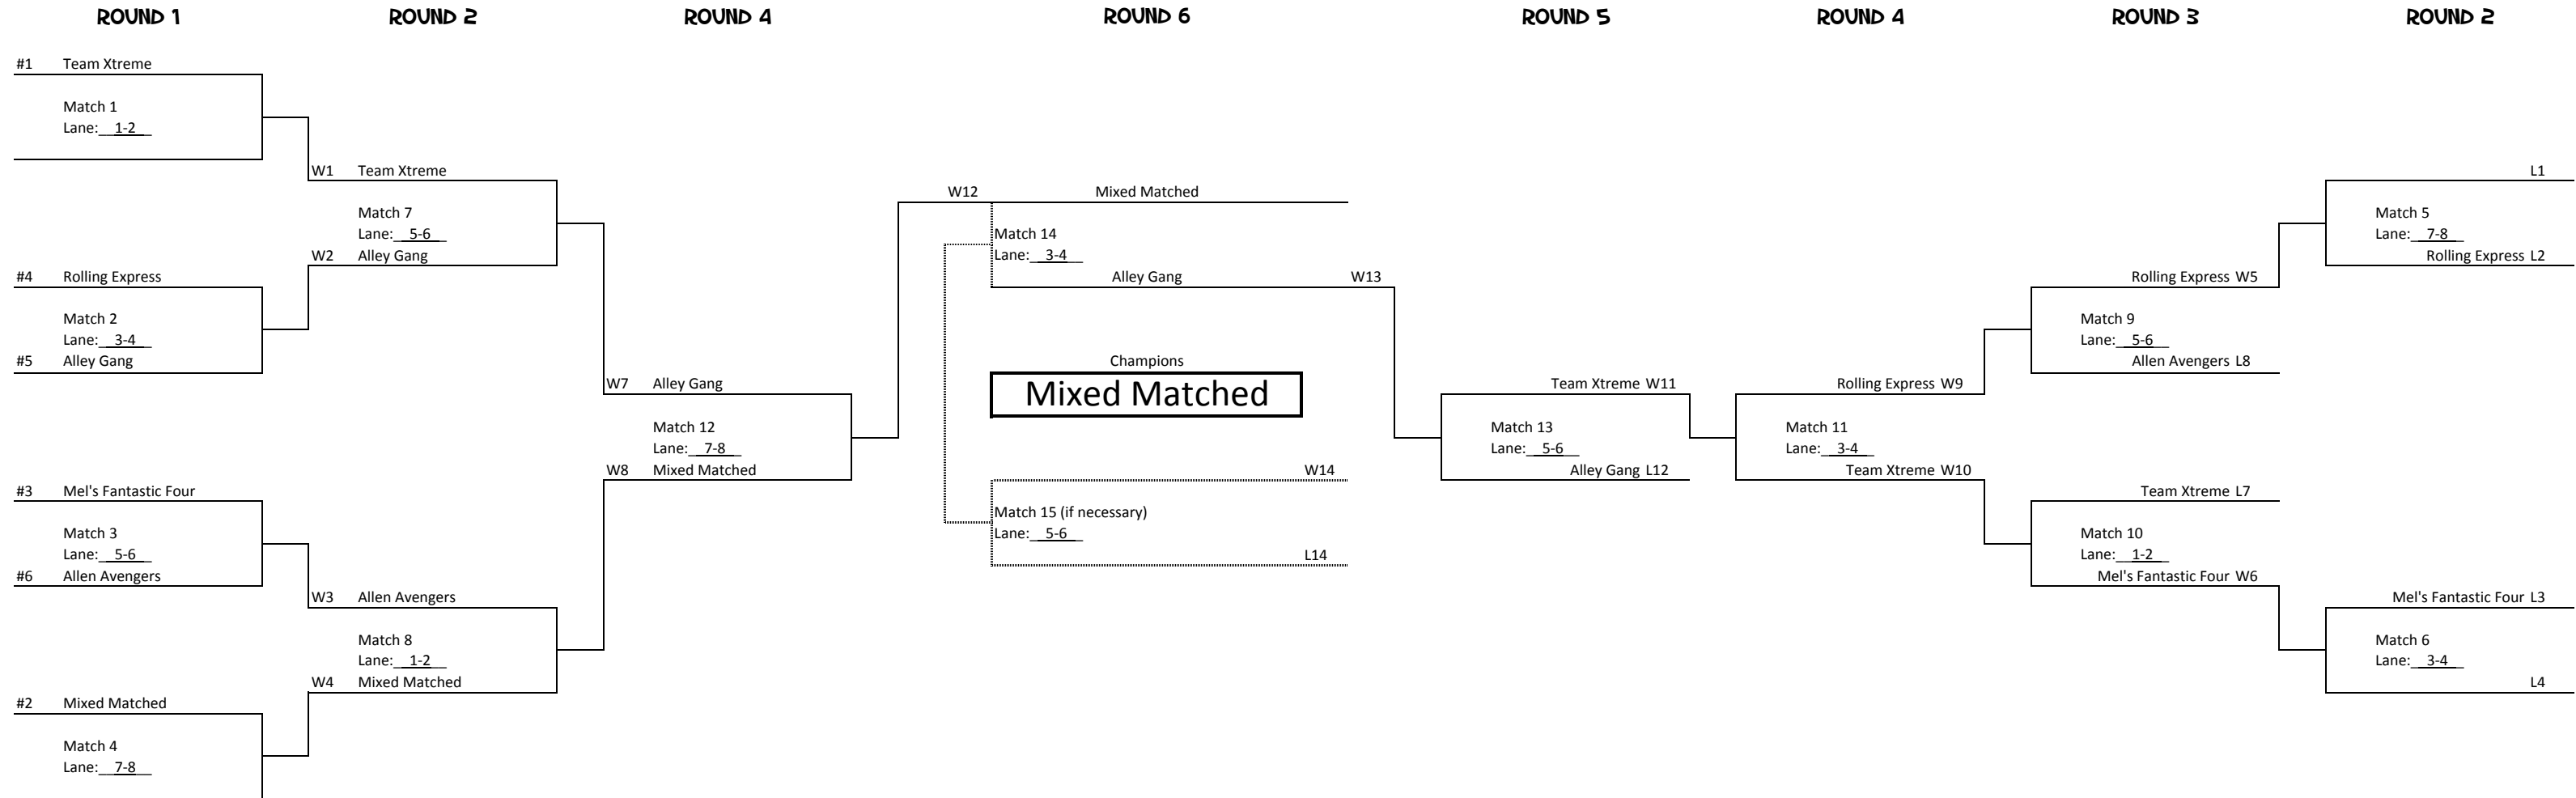

2015-16 USA BOWLING REGIONAL TOURNAMENT U15

SOUTH CENTRAL CHAMPIONS BRACKET

2015-16 USA Bowling Regional Tournament
South Central
U15
Plano Super Bowl

| Rank | Team Name | Record |
|------|----------------------|--------|
| 1. | Team Xtreme | 7-1 |
| 2. | Mixed Matched | 6-2 |
| 3. | Mel's Fantastic Four | 4-4 |
| 4. | Rolling Express | 3-5 |
| 5. | Alley Gang | 2-6 |
| 6. | Allen Divas | 2-6 |

| Team Name | Gm1 | Gm2 | Gm3 | Gm4 | Gm5 | Gm6 | Gm7 | Gm8 | W-L | Total Pins |
|----------------------|-----|-----|-----|-----|-----|-----|-----|-----|-----|------------|
| Team Xtreme | 181 | 210 | 231 | 171 | 157 | 203 | 234 | 164 | 7-1 | 1551 |
| Mixed Matched | 172 | 178 | 236 | 192 | 188 | 224 | 191 | 167 | 6-2 | 1548 |
| Mel's Fantastic Four | 167 | 167 | 117 | 203 | 133 | 226 | 160 | 151 | 4-4 | 1324 |
| Rolling Express | 214 | 200 | 134 | 150 | 175 | 120 | 116 | 147 | 3-5 | 1256 |
| Alley Gang | 166 | 188 | 200 | 172 | 128 | 138 | 176 | 162 | 2-6 | 1330 |
| Allen Divas | 141 | 150 | 149 | 127 | 134 | 167 | 168 | 159 | 2-6 | 1195 |