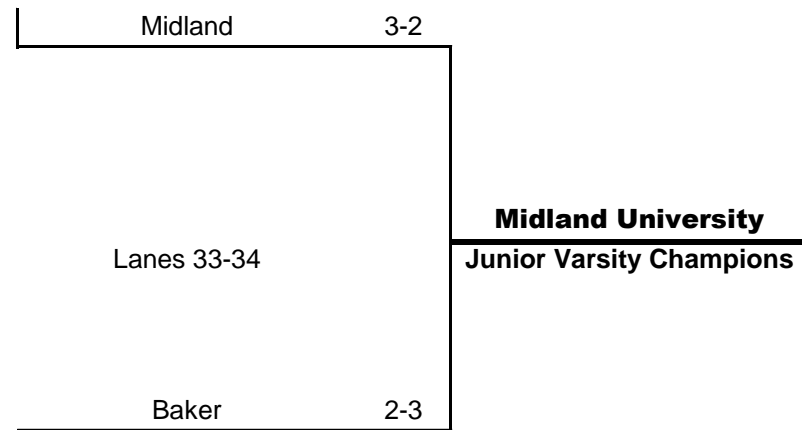

# Glenn Carlson Las Vegas Invitational

Team Baker Matches - Race to 3 wins out of 5 games

South Point - Bowling Plaza, Dec. 20 - 21, 2014

Women's Varsity Division

	<u>Univ/College</u>	<u>W - L</u>			
<b>#1</b>	Wichita State	3-0			
	Lanes 23-24		Wichita State	3-0	
<b>#8</b>	Calumet	0-3			
	Lanes 27-28		Wichita State	3-0	
<b>#4</b>	Emmanuel	3-0			
	Lanes 25-26		Emmanuel	0-3	
<b>#5</b>	Newman	0-3			
	Lanes 21-22				
<b>#3</b>	Midland	1-3			
	Lanes 27-28		Fresno State	0-3	
<b>#6</b>	Fresno State	3-1			
	Lanes 23-24		Webber Int	0-3	
<b>#2</b>	Webber Int	3-0			
	Lanes 29-30		Webber Int.	3-0	
<b>#7</b>	Urbana	0-3			
					<b>Wichita State University</b>
					<b>Women's Division Champions</b>

# Glenn Carlson Las Vegas Invitational

Team Baker Matches - Race to 3 wins out of 5 games

South Point - Bowling Plaza, Dec. 20 - 21, 2014

Men's Varsity Division

# Glenn Carlson Las Vegas Invitational

Team Baker Matches - Race to 3 wins out of 5 games

South Point - Bowling Plaza, Dec. 20 - 21, 2014

Junior Varsity Women's Division