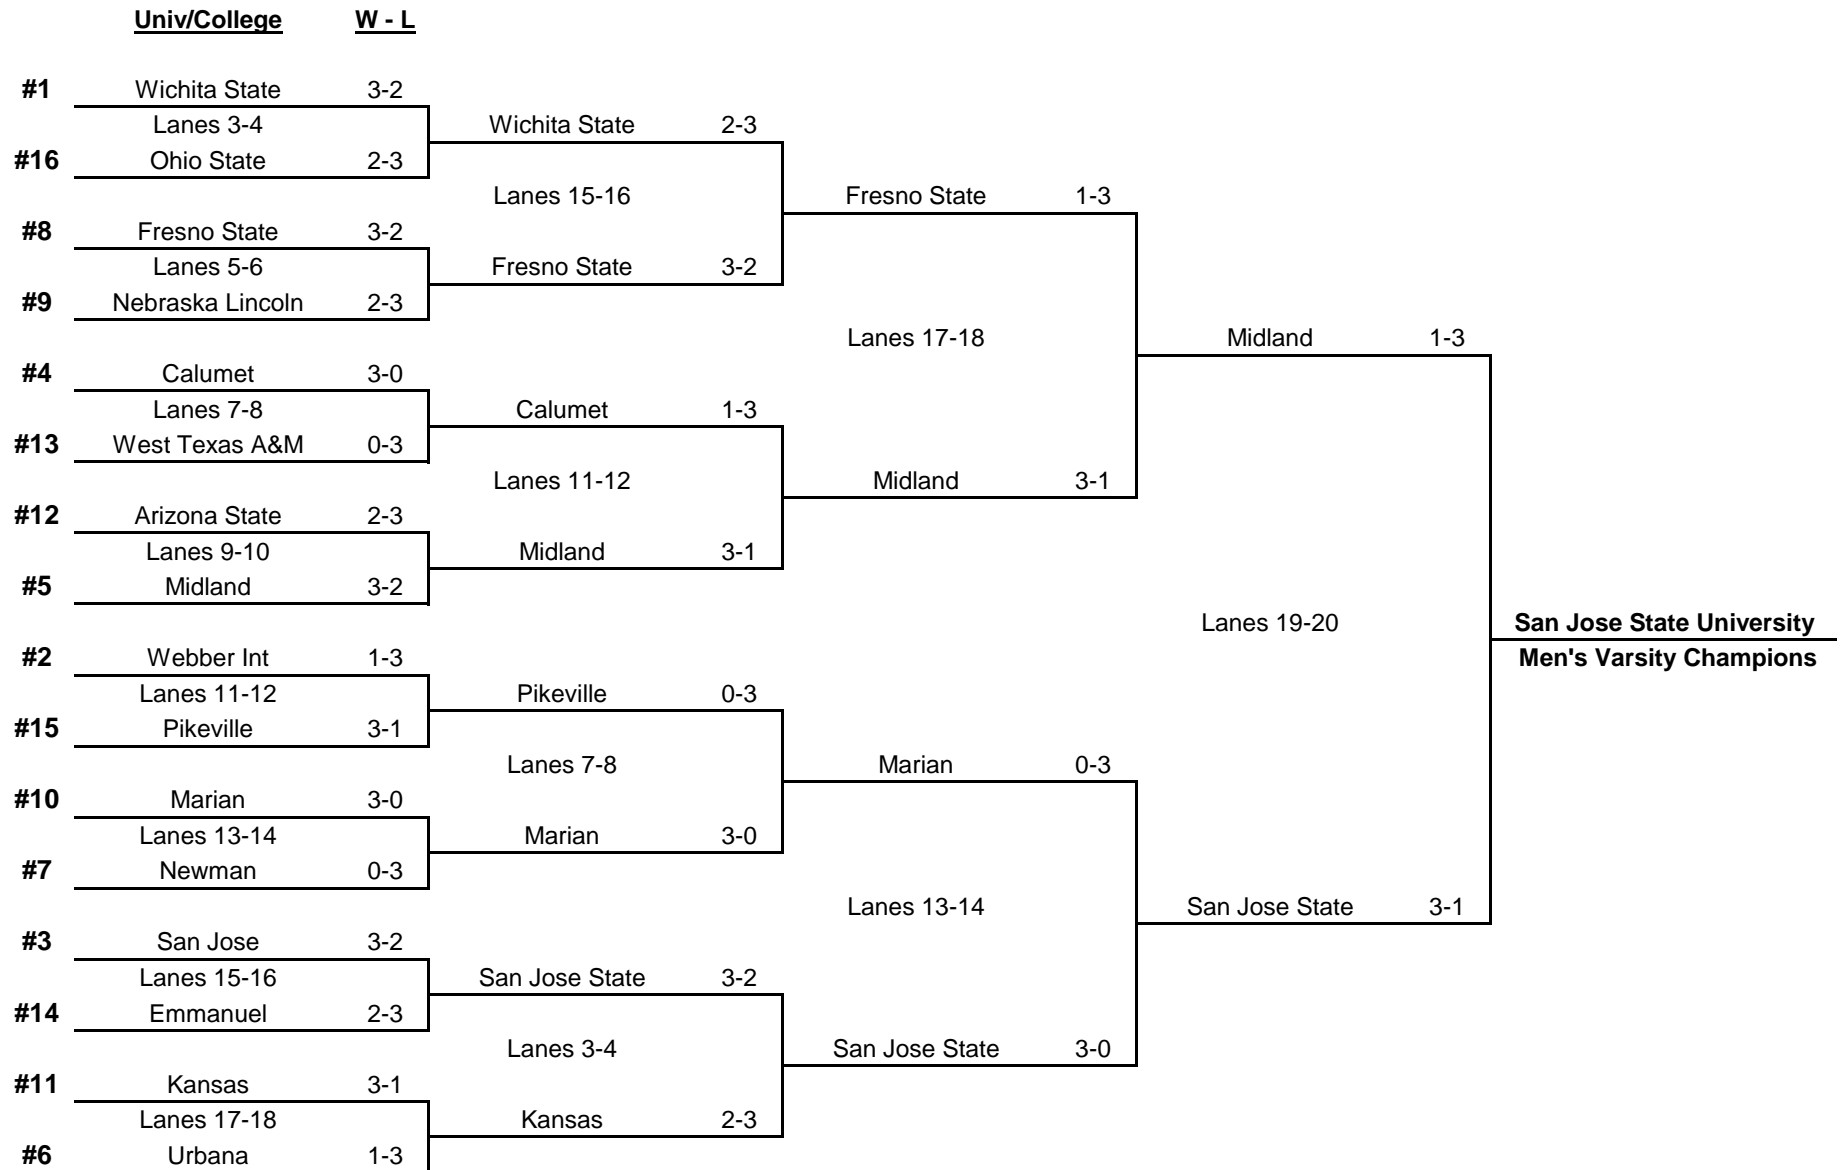

# Glenn Carlson Las Vegas Invitational

Team Baker Matches - Race to 3 wins out of 5 games

South Point - Bowling Plaza, Dec. 20 - 21, 2014

Women's Varsity Division

	<u>Univ/College</u>	<u>W - L</u>			
<b>#1</b>	Wichita State	3-0			
	Lanes 23-24		Wichita State	3-0	
<b>#8</b>	Calumet	0-3			
	Lanes 27-28		Wichita State	3-0	
<b>#4</b>	Emmanuel	3-0			
	Lanes 25-26		Emmanuel	0-3	
<b>#5</b>	Newman	0-3			
	Lanes 21-22				
<b>#3</b>	Midland	1-3			
	Lanes 27-28		Fresno State	0-3	
<b>#6</b>	Fresno State	3-1			
	Lanes 23-24		Webber Int	0-3	
<b>#2</b>	Webber Int	3-0			
	Lanes 29-30		Webber Int.	3-0	
<b>#7</b>	Urbana	0-3			
					<b>Wichita State University</b>
					<b>Women's Division Champions</b>

# Glenn Carlson Las Vegas Invitational

Team Baker Matches - Race to 3 wins out of 5 games

South Point - Bowling Plaza, Dec. 20 - 21, 2014

Men's Varsity Division

# Glenn Carlson Las Vegas Invitational

Team Baker Matches - Race to 3 wins out of 5 games

South Point - Bowling Plaza, Dec. 20 - 21, 2014

Junior Varsity Women's Division

# Glenn Carlson Las Vegas Invitational

Team Baker Matches - Race to 3 wins out of 5 games

South Point - Bowling Plaza, Dec. 20 - 21, 2014

Junior Varsity Men's Division