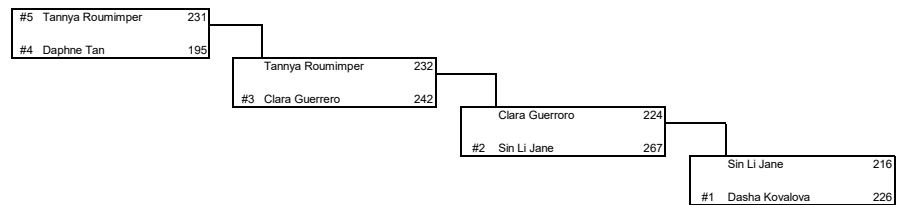

2019 USBC Queens
Winners Bracket
 Northrock Lanes
 Wichita, Kansas
 May 15 - 21, 2019

Winner of match M63 earns the No. 1 seed for the television show. Loser earns No. 2 seed.

TV Finals

2019 CHAMPION
DASHA KOVALOVA