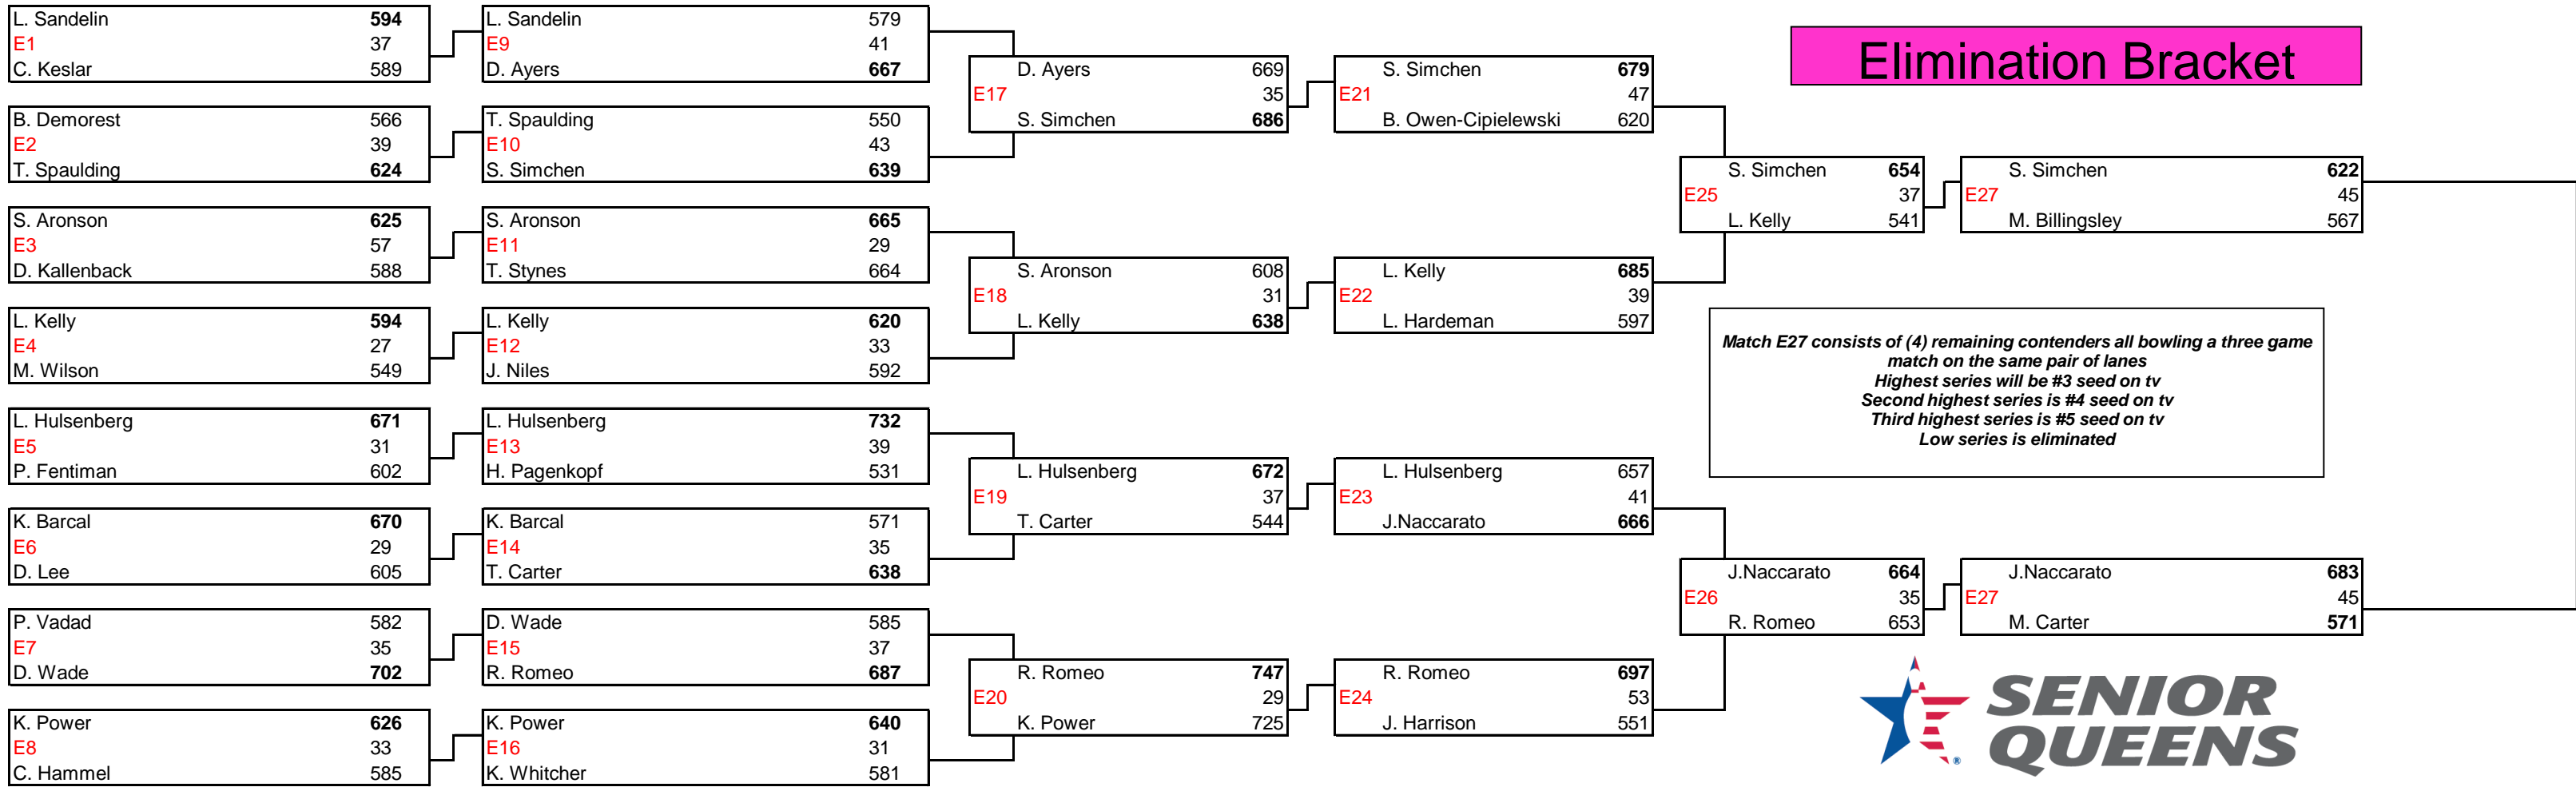

SAT 3:00 PM - Burn	SAT 5:15 PM - Fresh	SUN 8:00 AM - Fresh	SUN 10:00 AM - Fresh	SUN - 12:30 PM - Fresh	20 Min. after conclusion of previous round - Fresh
--------------------	---------------------	---------------------	----------------------	------------------------	--