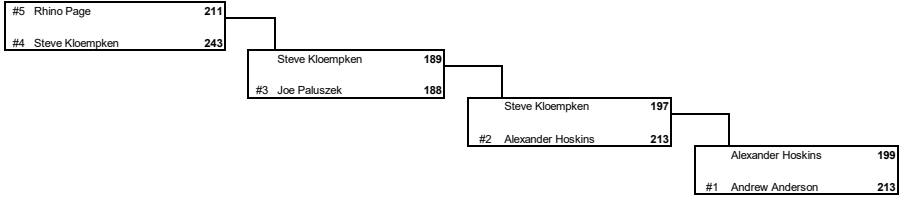

TV Finals

2018 CHAMPION
ANDREW ANDERSON