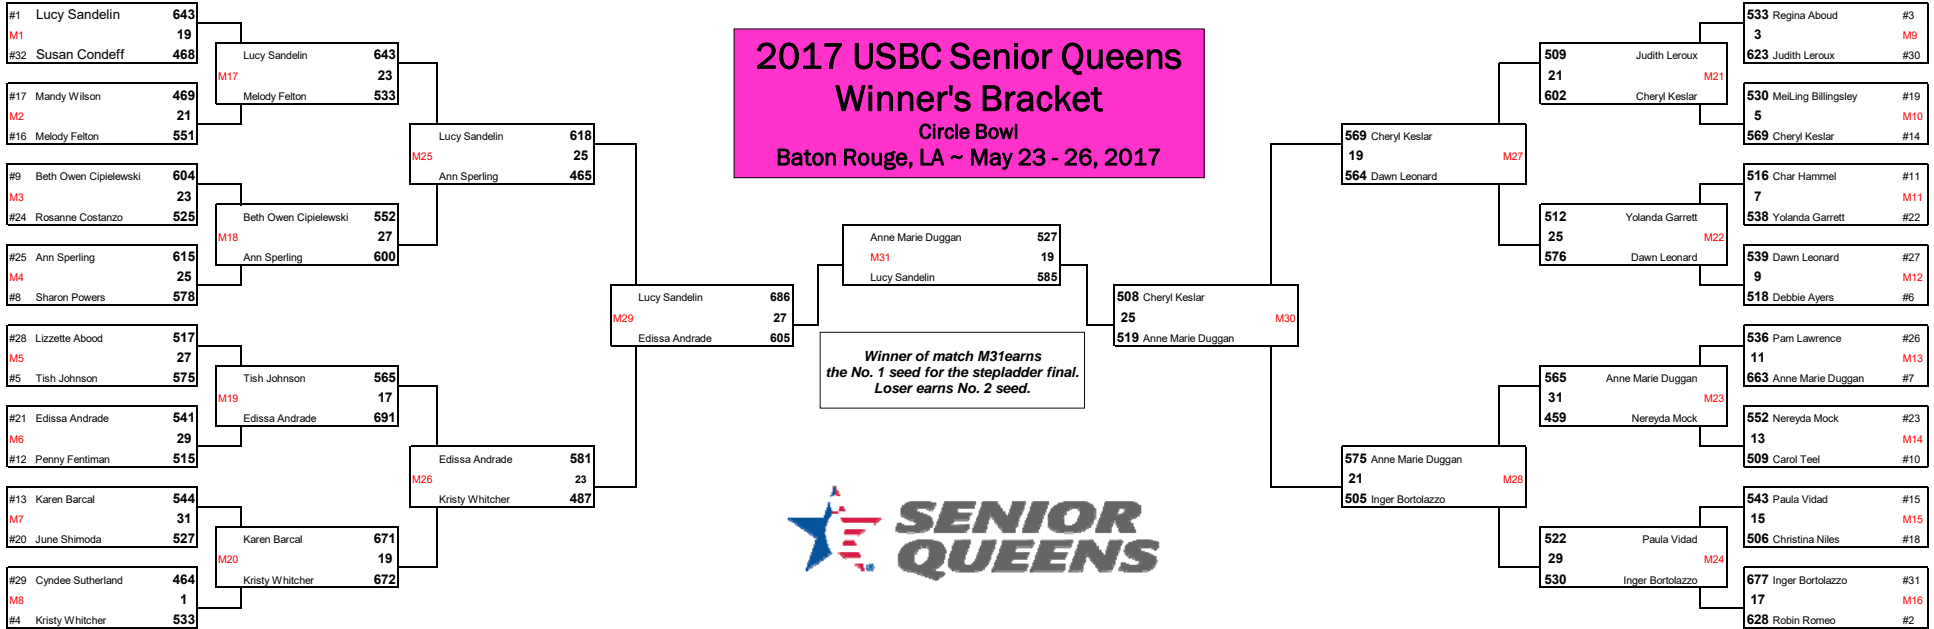

Thurs 12:00 PM - Fresh Thurs 2:00 PM - Burn Fri 8:00 AM - Fresh Fri - 10:00 AM - Fresh Fri 12:30 PM - Fresh Fri 10:00 AM - Fresh Fri 8:00 AM - Fresh Thurs 2:00 PM - Burn Thurs 12:00 PM - Fresh

Thurs 12:00 PM - Fresh Thurs 2:00 PM - Burn Fri 8:00 AM - Fresh Fri - 10:00 AM - Fresh Fri 12:30 PM - Fresh Fri 10:00 AM - Fresh Fri 8:00 AM - Fresh Thurs 2:00 PM - Burn Thurs 12:00 PM - Fresh

Thurs 4:30 PM - Fresh	Thurs 6:45 PM - Fresh	Fri 8:00 AM - Fresh	Fri 10:00 AM - Fresh	Fri - 12:30 PM - Fresh	20 Min. after conclusion of previous round - Fresh
-----------------------	-----------------------	---------------------	----------------------	------------------------	--

Stepladder Finals

Lanes 21&22

#5	Edissa Andrade	194
#4	Robin Romeo	194

Sudden Death
Andrade 6, X, 7
Romeo 6, X, 6

Edissa Andrade	194	
#3	Kristy Whitcher	225

Kristy Whitcher	208	
#2	Anne Marie Duggan	233

Anne Marie Duggan	179	
#1	Lucy Sandelin	193