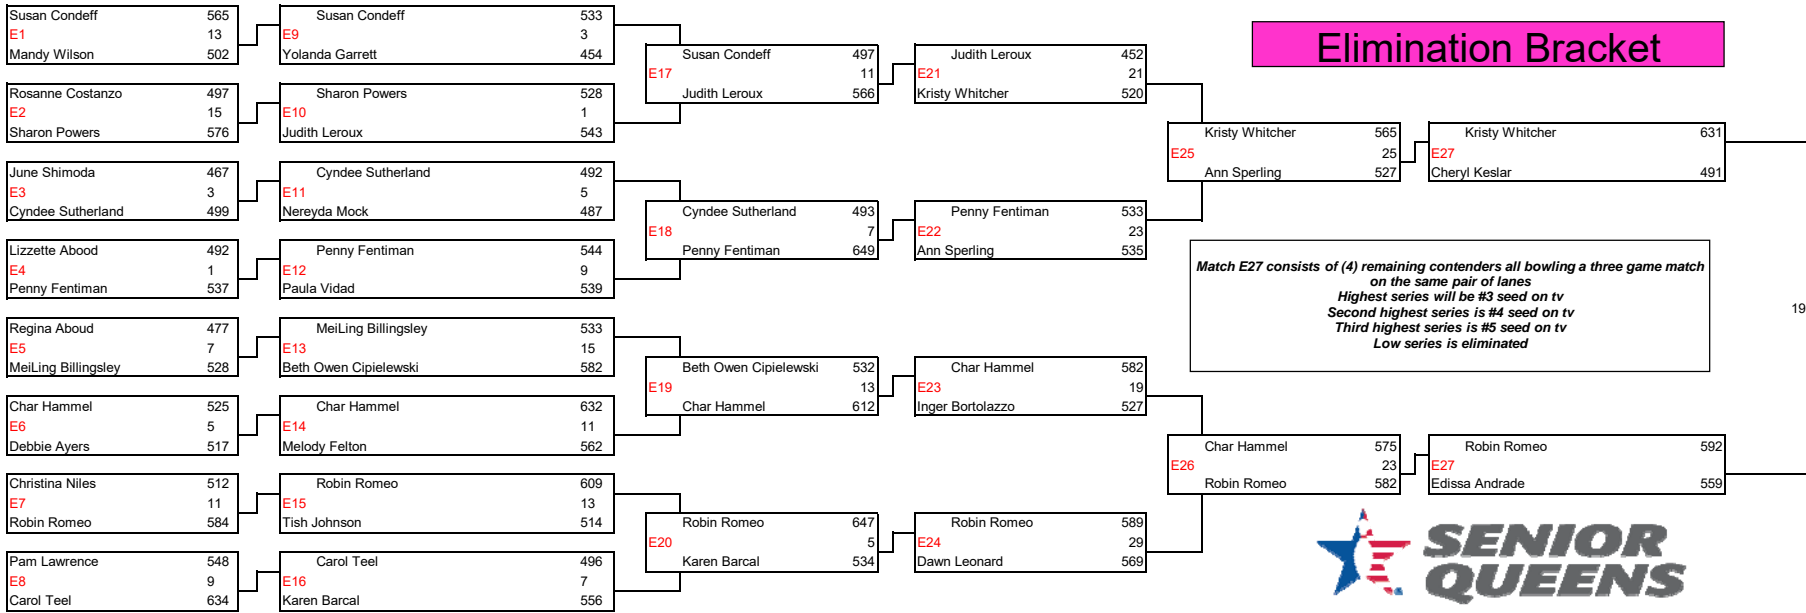

Thurs 12:00 PM - Fresh Thurs 2:00 PM - Burn Fri 8:00 AM - Fresh Fri - 10:00 AM - Fresh Fri 12:30 PM - Fresh Fri 10:00 AM - Fresh Fri 8:00 AM - Fresh Thurs 2:00 PM - Burn Thurs 12:00 PM - Fresh

Thurs 12:00 PM - Fresh Thurs 2:00 PM - Burn Fri 8:00 AM - Fresh Fri - 10:00 AM - Fresh Fri 12:30 PM - Fresh Fri 10:00 AM - Fresh Fri 8:00 AM - Fresh Thurs 2:00 PM - Burn Thurs 12:00 PM - Fresh

Thurs 4:30 PM - Fresh	Thurs 6:45 PM - Fresh	Fri 8:00 AM - Fresh	Fri 10:00 AM - Fresh	Fri - 12:30 PM - Fresh	20 Min. after conclusion of previous round - Fresh
-----------------------	-----------------------	---------------------	----------------------	------------------------	--

Stepladder Finals

Lanes 21&22

#5	Edissa Andrade	194
#4	Robin Romeo	194

Sudden Death
Andrade 6, X, 7
Romeo 6, X, 6

Edissa Andrade	194	
#3	Kristy Whitcher	225

Kristy Whitcher	208	
#2	Anne Marie Duggan	233

Anne Marie Duggan	179	
#1	Lucy Sandelin	193