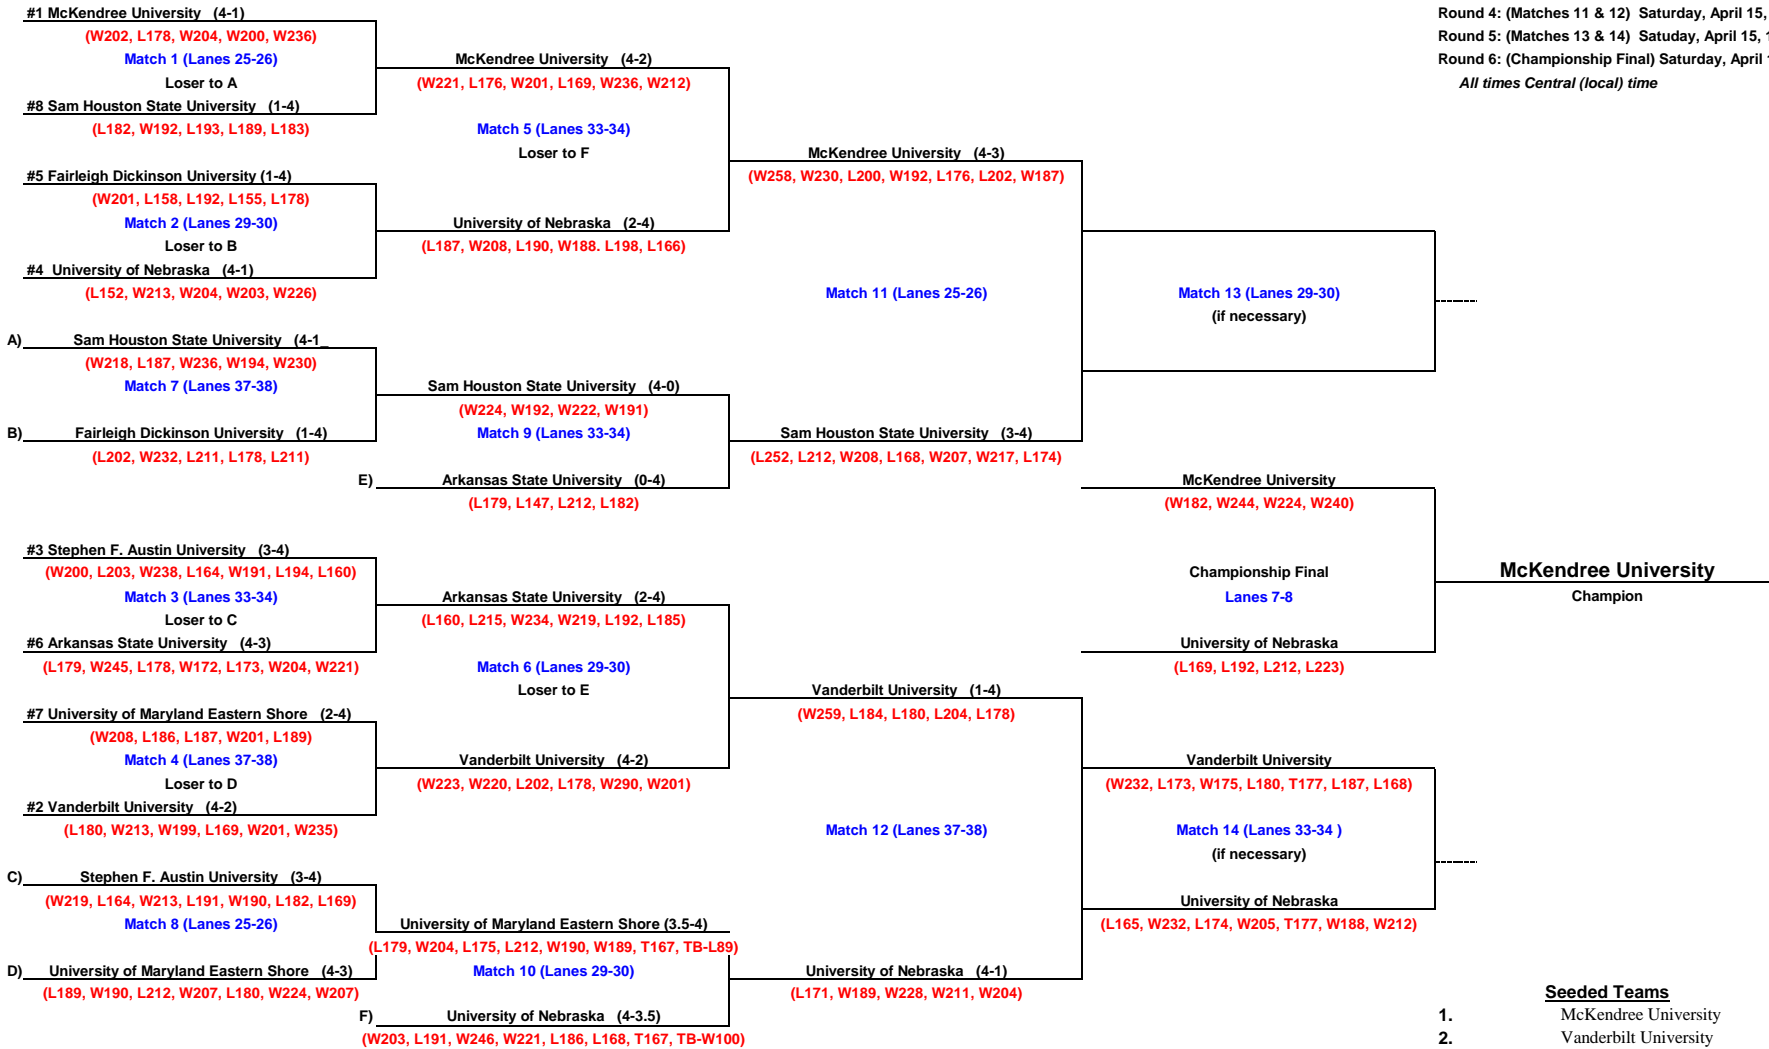

Round 1: (Matches 1-4) Friday, April 14, 3:30 PM
 Round 3: (Matches 9 & 10) Saturday, April 15, 8:30 AM
 Round 4: (Matches 11 & 12) Saturday, April 15, 10:20 AM
 Round 5: (Matches 13 & 14) Saturday, April 15, 12 PM (if necessary)
 Round 6: (Championship Final) Saturday, April 15, 5:30 PM
 All times Central (local) time

All matches will be webcast live via www.ncaa.com.
 A live broadcast of the championship finals will air on ESPNU Saturday, April 15 at 5:30 p.m. Central time.

- Bracket Note:**
- If the winner of Match 9 defeats the winner of Match 5, then Match 13 is necessary.
 - If the winner of Match 10 defeats the winner of Match 6, then Match 14 is necessary.