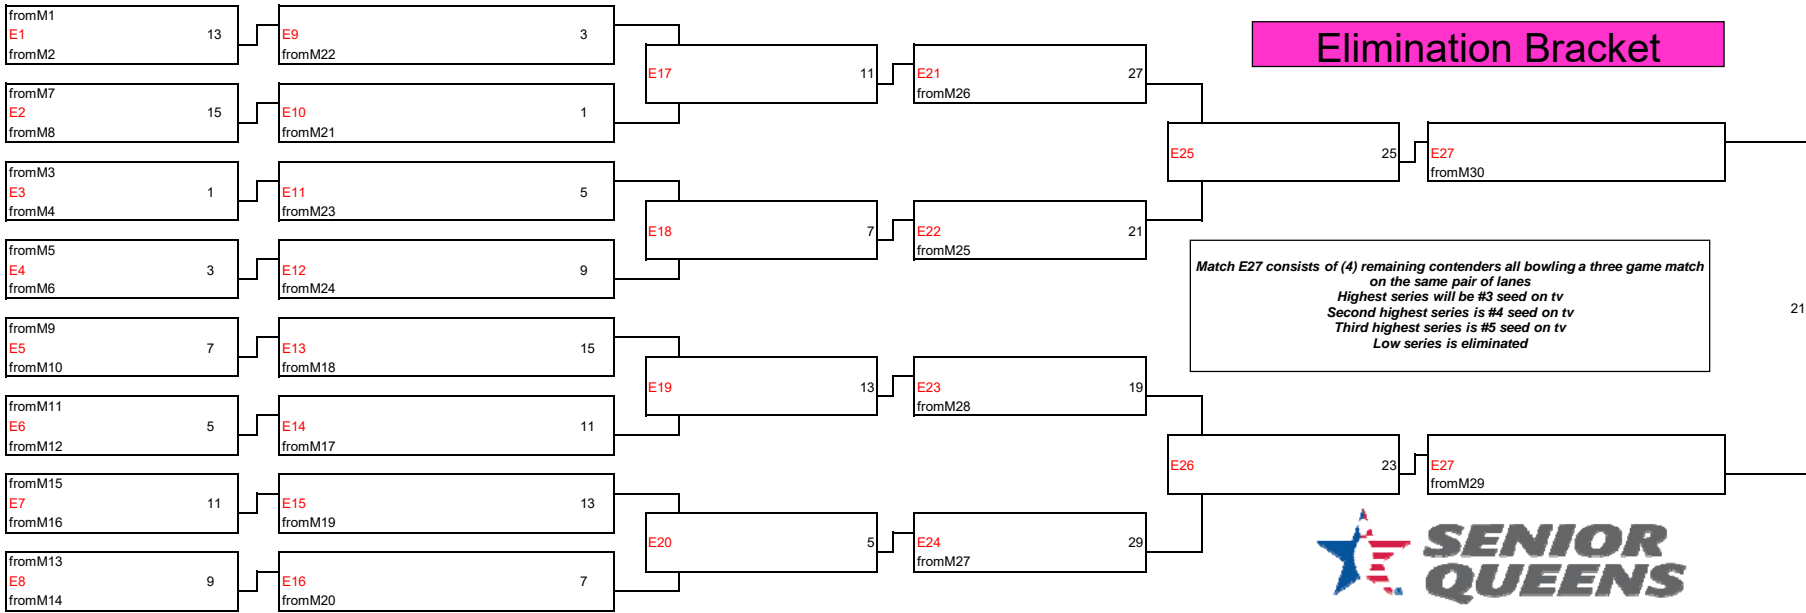

Thurs 12:00 PM - Fresh Thurs 2:00 PM - Burn Fri 8:00 AM - Fresh Fri - 10:00 AM - Fresh Fri 12:30 PM - Fresh Fri 10:00 AM - Fresh Fri 8:00 AM - Fresh Thurs 2:00 PM - Burn Thurs 12:00 PM - Fresh

Thurs 12:00 PM - Fresh Thurs 2:00 PM - Burn Fri 8:00 AM - Fresh Fri - 10:00 AM - Fresh Fri 12:30 PM - Fresh Fri 10:00 AM - Fresh Fri 8:00 AM - Fresh Thurs 2:00 PM - Burn Thurs 12:00 PM - Fresh

Thurs 4:30 PM - Fresh	Thurs 6:45 PM - Fresh	Fri 8:00 AM - Fresh	Fri 10:00 AM - Fresh	Fri - 12:30 PM - Fresh	20 Min. after conclusion of previous round - Fresh
-----------------------	-----------------------	---------------------	----------------------	------------------------	--