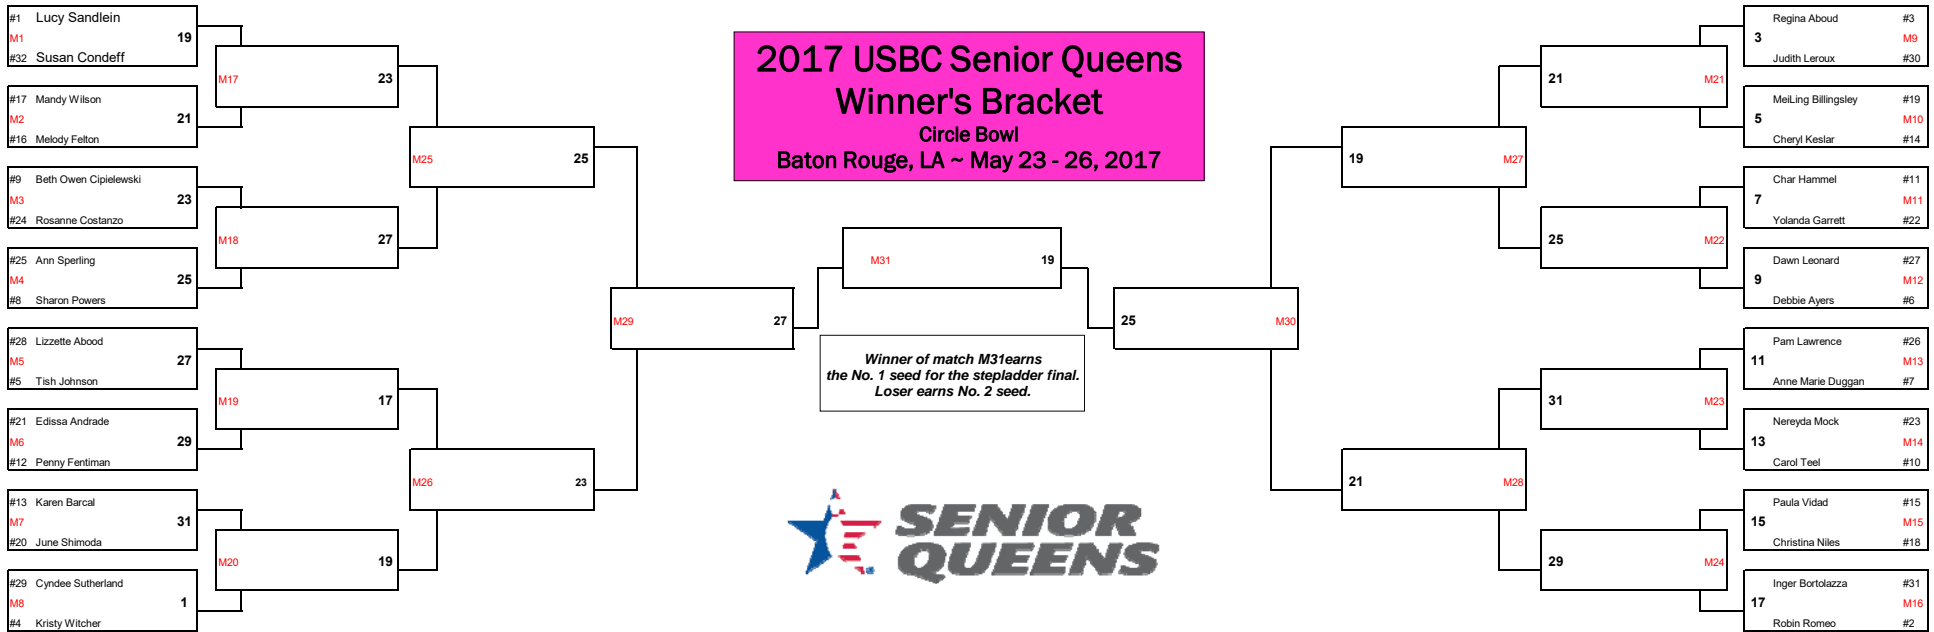

Thurs 12:00 PM - Fresh Thurs 2:00 PM - Burn Fri 8:00 AM - Fresh Fri - 10:00 AM - Fresh Fri 12:30 PM - Fresh Fri 10:00 AM - Fresh Fri 8:00 AM - Fresh Thurs 2:00 PM - Burn Thurs 12:00 PM - Fresh

Thurs 12:00 PM - Fresh Thurs 2:00 PM - Burn Fri 8:00 AM - Fresh Fri - 10:00 AM - Fresh Fri 12:30 PM - Fresh Fri 10:00 AM - Fresh Fri 8:00 AM - Fresh Thurs 2:00 PM - Burn Thurs 12:00 PM - Fresh

Thurs 4:30 PM - Fresh	Thurs 6:45 PM - Fresh	Fri 8:00 AM - Fresh	Fri 10:00 AM - Fresh	Fri - 12:30 PM - Fresh	20 Min. after conclusion of previous round - Fresh
-----------------------	-----------------------	---------------------	----------------------	------------------------	--