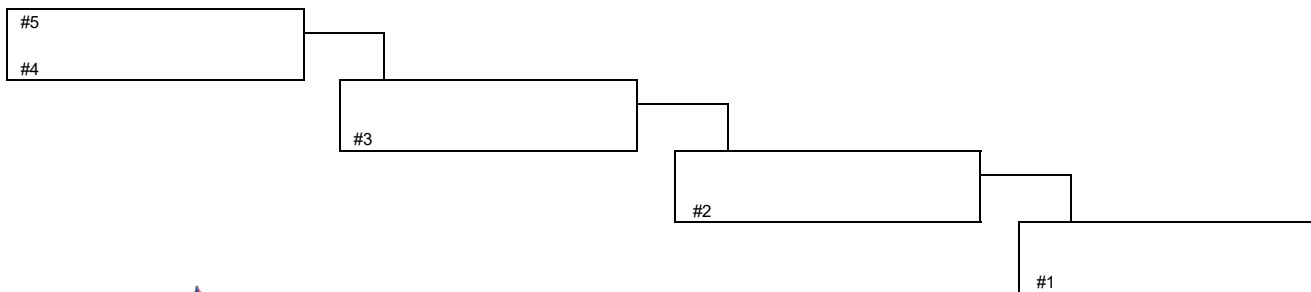

Stepladder Finals

2017 SR QUEENS CHAMPION