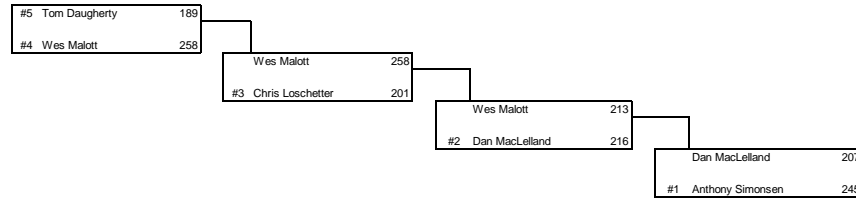

TV Finals

2016 CHAMPION
Anthony Simonsen