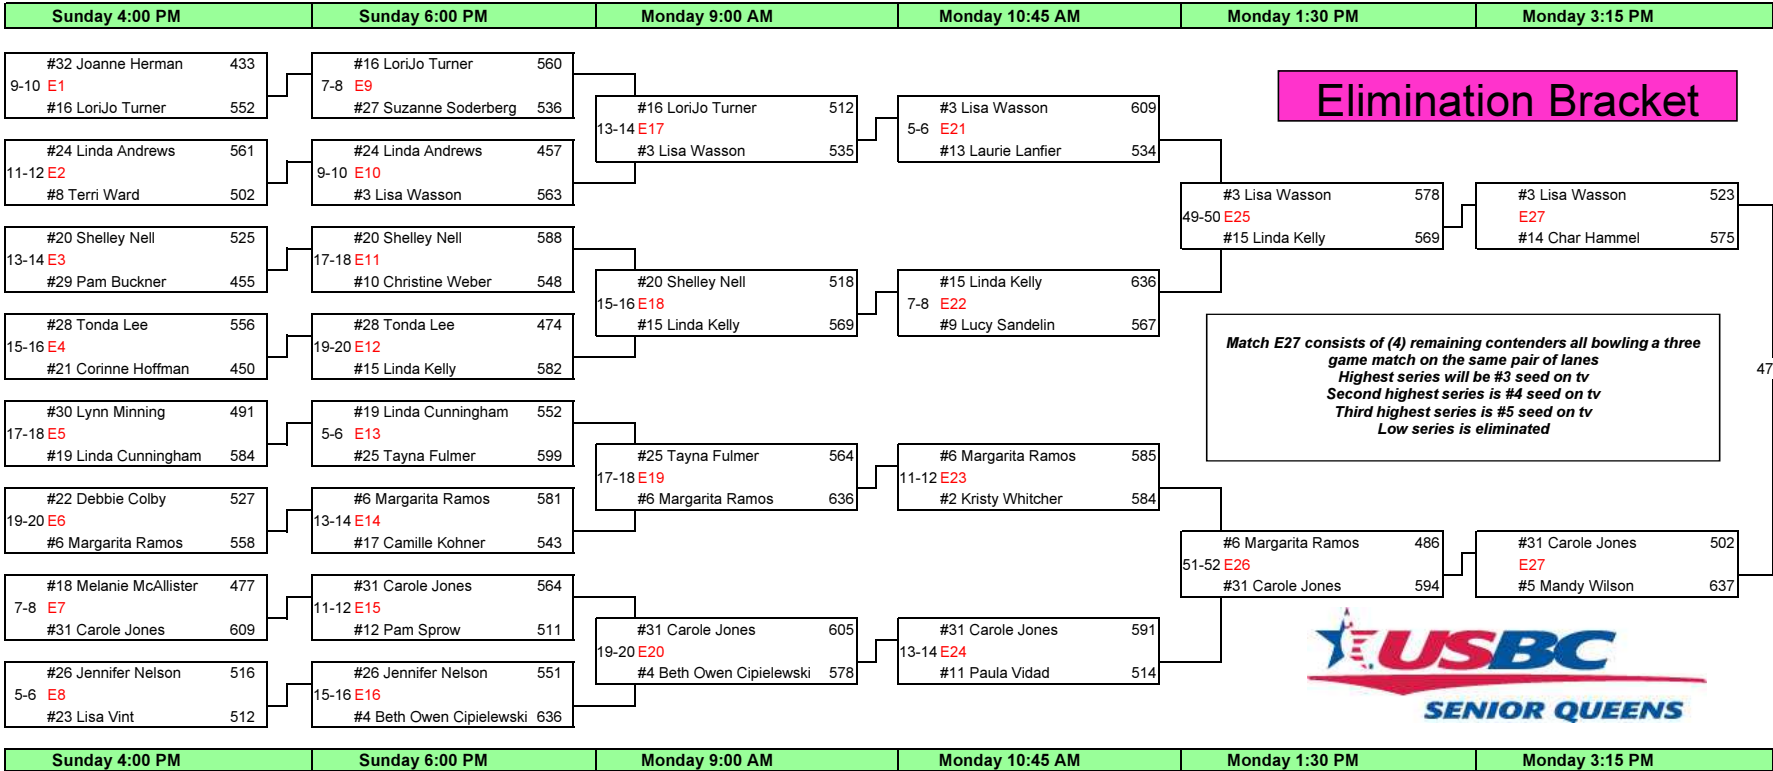

Sunday 9:00 AM Sunday 1:30 PM Monday 9:00 AM Monday 10:45 AM Monday 1:30 PM Monday 10:45 AM Monday 9:00 AM Sunday 1:30 PM Sunday 11:30 AM

Stepladder Finals

2015 SENIOR QUEENS
CHAMPION
Robin Romeo