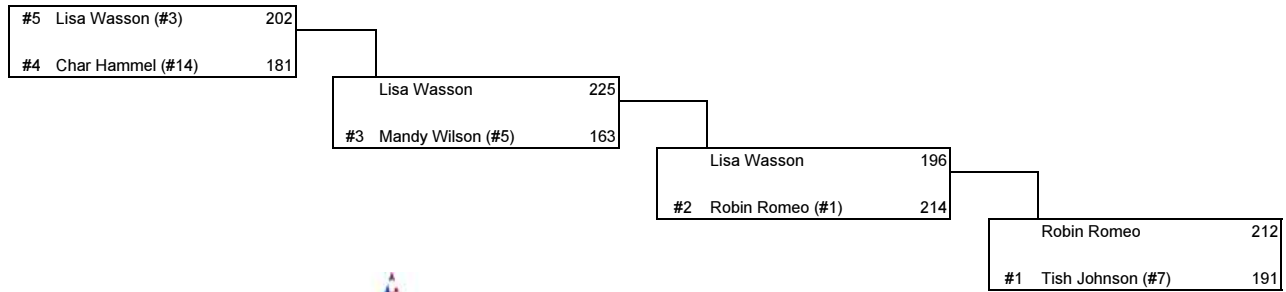

M13
 #481 #26 Jennifer Nelson
 9-10
 #555 #7 Tish Johnson

M14
 #559 #23 Lisa Vint
 17-18
 #578 #10 Christine Weber

M15
 #588 #15 Linda Kelly
 5-6
 #439 #18 Melanie McAllister

M16
 #536 #31 Carole Jones
 13-14
 #592 #2 Kristy Whitcher

Sunday 9:00 AM Sunday 1:30 PM Monday 9:00 AM Monday 10:45 AM Monday 1:30 PM Monday 10:45 AM Monday 9:00 AM Sunday 1:30 PM Sunday 11:30 AM

Stepladder Finals

2015 SENIOR QUEENS
CHAMPION
Robin Romeo