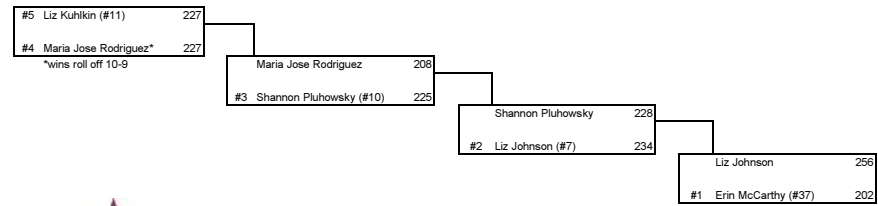

E59 39-40

#1 Liz Kuhkin 661

#10 Shannon Pluhowsky 681

#10 Shannon Pluhowsky 667
#64 Natalie Cortese 578

#6 Diana Zavjalova 634
#64 Natalie Cortese 641

TV Finals

2015 QUEENS CHAMPION
Liz Johnson