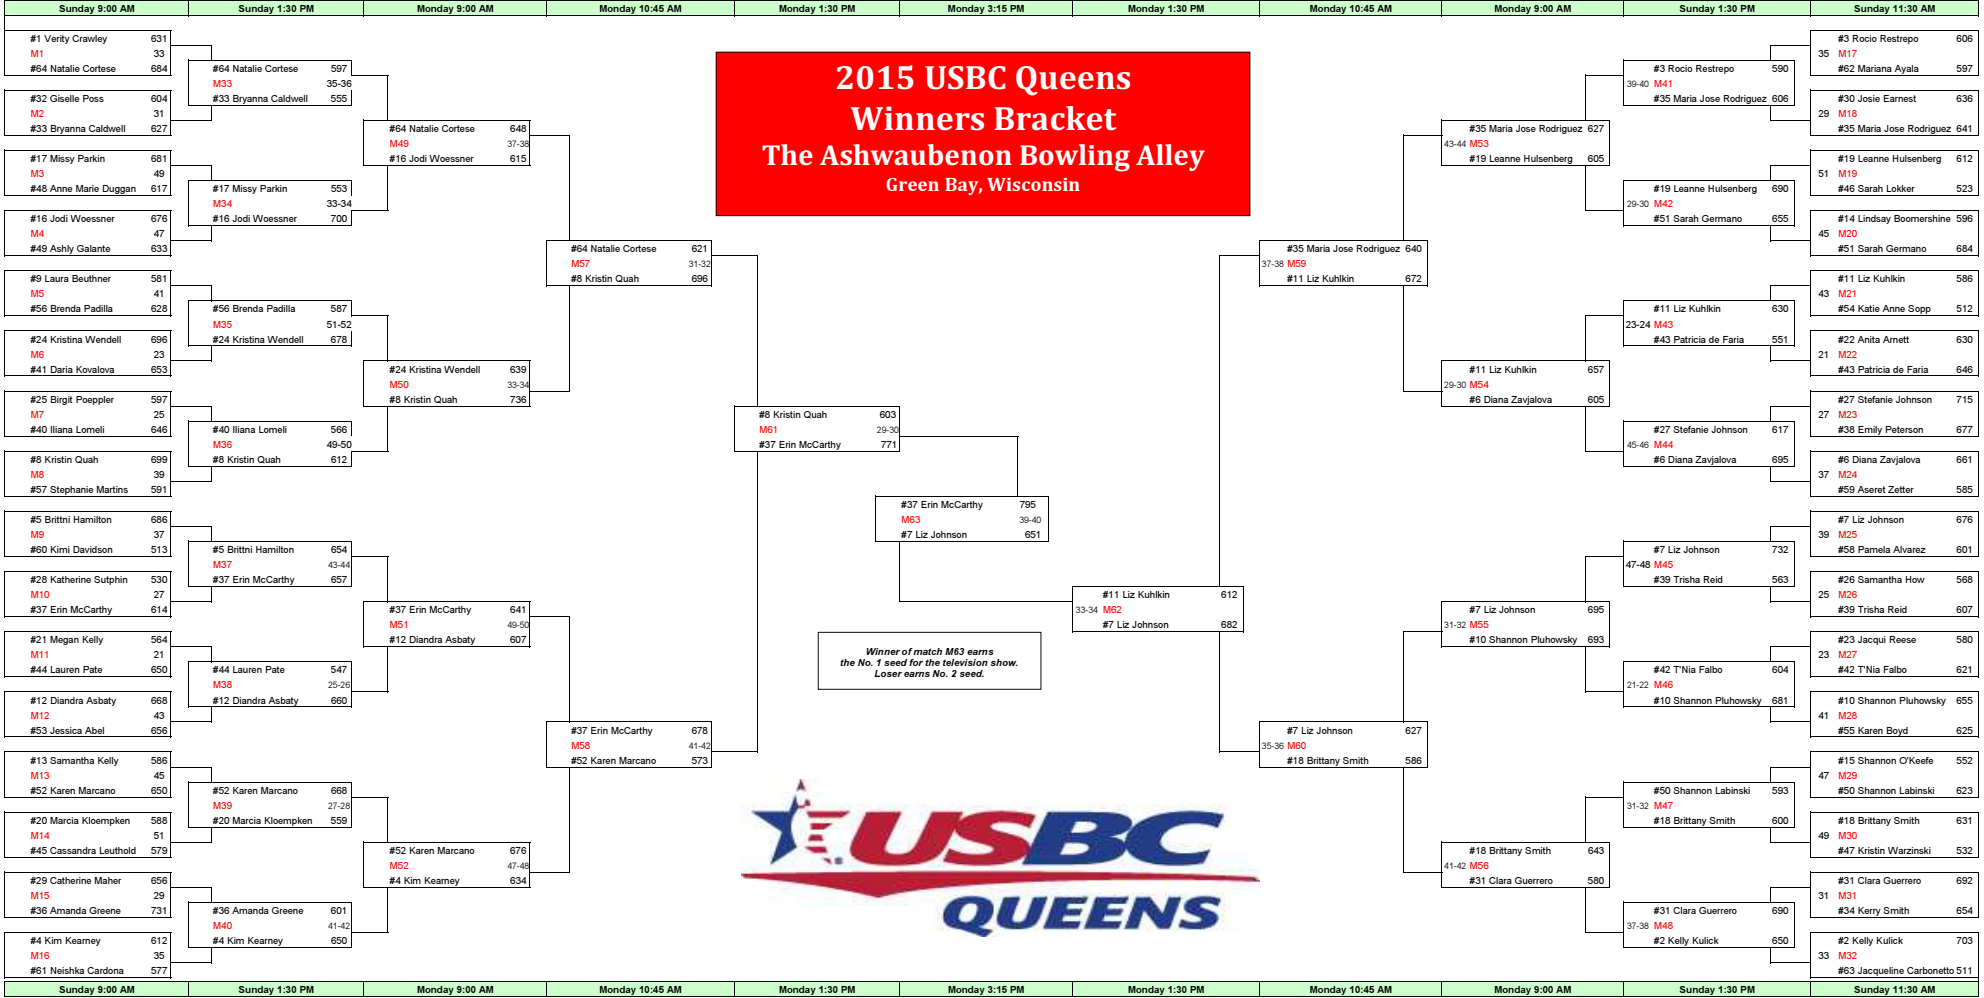

2015 USBC Queens Winners Bracket The Ashwaubenon Bowling Alley Green Bay, Wisconsin

Sunday 9:00 AM	Sunday 1:30 PM	Monday 9:00 AM	Monday 10:45 AM	Monday 1:30 PM	Monday 3:15 PM	Monday 1:30 PM	Monday 10:45 AM	Monday 9:00 AM	Sunday 1:30 PM	Sunday 11:30 AM
#1 Verity Crawley 631 M1 #64 Natalie Cortese 684	#64 Natalie Cortese 597 M33 #33 Bryanna Caldwell 555	#64 Natalie Cortese 648 M49 #16 Jodi Woessner 615	#64 Natalie Cortese 621 M57 #8 Kristin Quah 696	#8 Kristin Quah 603 M51 #37 Erin McCarthy 771	#37 Erin McCarthy 795 M53 #7 Liz Johnson 651	#11 Liz Kuhlkin 612 M62 #7 Liz Johnson 682	#35 Maria Jose Rodriguez 640 M59 #11 Liz Kuhlkin 672	#35 Maria Jose Rodriguez 627 M53 #19 Leanne Hulsberg 605	#3 Rocio Restrepo 590 M41 #35 Maria Jose Rodriguez 606	#3 Rocio Restrepo 606 M17 #52 Mariana Ayala 597
#32 Giselle Poss 604 M2 #33 Bryanna Caldwell 627	#17 Missy Parkin 553 M34 #16 Jodi Woessner 700	#17 Missy Parkin 681 M3 #48 Anne Marie Duggan 617	#24 Kristina Wendell 639 M50 #8 Kristin Quah 736	#6 Kristin Quah 603 M51 #37 Erin McCarthy 771	#37 Erin McCarthy 795 M53 #7 Liz Johnson 651	#11 Liz Kuhlkin 612 M62 #7 Liz Johnson 682	#35 Maria Jose Rodriguez 640 M59 #11 Liz Kuhlkin 672	#35 Maria Jose Rodriguez 627 M53 #19 Leanne Hulsberg 605	#3 Rocio Restrepo 590 M41 #35 Maria Jose Rodriguez 606	#30 Josie Earnest 636 M18 #35 Maria Jose Rodriguez 641
#16 Jodi Woessner 676 M4 #49 Ashly Galante 633	#17 Missy Parkin 553 M34 #16 Jodi Woessner 700	#17 Missy Parkin 681 M3 #48 Anne Marie Duggan 617	#24 Kristina Wendell 639 M50 #8 Kristin Quah 736	#6 Kristin Quah 603 M51 #37 Erin McCarthy 771	#37 Erin McCarthy 795 M53 #7 Liz Johnson 651	#11 Liz Kuhlkin 612 M62 #7 Liz Johnson 682	#35 Maria Jose Rodriguez 640 M59 #11 Liz Kuhlkin 672	#35 Maria Jose Rodriguez 627 M53 #19 Leanne Hulsberg 605	#19 Leanne Hulsberg 690 M42 #51 Sarah Germano 655	#19 Leanne Hulsberg 612 M19 #46 Sarah Lokker 523
#9 Laura Beuthner 581 M5 #56 Brenda Padilla 628	#56 Brenda Padilla 587 M35 #24 Kristina Wendell 678	#24 Kristina Wendell 698 M6 #41 Daria Kovalova 653	#24 Kristina Wendell 639 M50 #8 Kristin Quah 736	#6 Kristin Quah 603 M51 #37 Erin McCarthy 771	#37 Erin McCarthy 795 M53 #7 Liz Johnson 651	#11 Liz Kuhlkin 612 M62 #7 Liz Johnson 682	#35 Maria Jose Rodriguez 640 M59 #11 Liz Kuhlkin 672	#35 Maria Jose Rodriguez 627 M53 #19 Leanne Hulsberg 605	#19 Leanne Hulsberg 690 M42 #51 Sarah Germano 655	#14 Lindsay Boomershine 596 M20 #51 Sarah Germano 684
#25 Birgit Poeppler 597 M7 #40 Iliana Lomeli 646	#40 Iliana Lomeli 566 M36 #8 Kristin Quah 612	#25 Birgit Poeppler 681 M3 #48 Anne Marie Duggan 617	#24 Kristina Wendell 639 M50 #8 Kristin Quah 736	#6 Kristin Quah 603 M51 #37 Erin McCarthy 771	#37 Erin McCarthy 795 M53 #7 Liz Johnson 651	#11 Liz Kuhlkin 612 M62 #7 Liz Johnson 682	#35 Maria Jose Rodriguez 640 M59 #11 Liz Kuhlkin 672	#35 Maria Jose Rodriguez 627 M53 #19 Leanne Hulsberg 605	#19 Leanne Hulsberg 690 M42 #51 Sarah Germano 655	#11 Lindsay Boomershine 596 M20 #51 Sarah Germano 684
#8 Kristin Quah 699 M8 #57 Stephanie Martins 591	#40 Iliana Lomeli 566 M36 #8 Kristin Quah 612	#25 Birgit Poeppler 681 M3 #48 Anne Marie Duggan 617	#24 Kristina Wendell 639 M50 #8 Kristin Quah 736	#6 Kristin Quah 603 M51 #37 Erin McCarthy 771	#37 Erin McCarthy 795 M53 #7 Liz Johnson 651	#11 Liz Kuhlkin 612 M62 #7 Liz Johnson 682	#35 Maria Jose Rodriguez 640 M59 #11 Liz Kuhlkin 672	#35 Maria Jose Rodriguez 627 M53 #19 Leanne Hulsberg 605	#19 Leanne Hulsberg 690 M42 #51 Sarah Germano 655	#11 Lindsay Boomershine 596 M20 #51 Sarah Germano 684
#5 Britni Hamilton 686 M9 #50 Kim Davidson 513	#5 Britni Hamilton 654 M37 #37 Erin McCarthy 657	#28 Katherine Sutphin 530 M10 #37 Erin McCarthy 614	#37 Erin McCarthy 641 M51 #12 Diandra Asbaty 607	#6 Kristin Quah 603 M51 #37 Erin McCarthy 771	#37 Erin McCarthy 795 M53 #7 Liz Johnson 651	#11 Liz Kuhlkin 612 M62 #7 Liz Johnson 682	#35 Maria Jose Rodriguez 640 M59 #11 Liz Kuhlkin 672	#35 Maria Jose Rodriguez 627 M53 #19 Leanne Hulsberg 605	#19 Leanne Hulsberg 690 M42 #51 Sarah Germano 655	#11 Liz Kuhlkin 586 M21 #54 Katie Anne Sopp 512
#21 Megan Kelly 564 M11 #44 Lauren Pate 650	#44 Lauren Pate 547 M38 #12 Diandra Asbaty 660	#21 Megan Kelly 614 M11 #44 Lauren Pate 650	#37 Erin McCarthy 641 M51 #12 Diandra Asbaty 607	#6 Kristin Quah 603 M51 #37 Erin McCarthy 771	#37 Erin McCarthy 795 M53 #7 Liz Johnson 651	#11 Liz Kuhlkin 612 M62 #7 Liz Johnson 682	#35 Maria Jose Rodriguez 640 M59 #11 Liz Kuhlkin 672	#35 Maria Jose Rodriguez 627 M53 #19 Leanne Hulsberg 605	#19 Leanne Hulsberg 690 M42 #51 Sarah Germano 655	#22 Anita Amett 630 M22 #43 Patricia de Faria 646