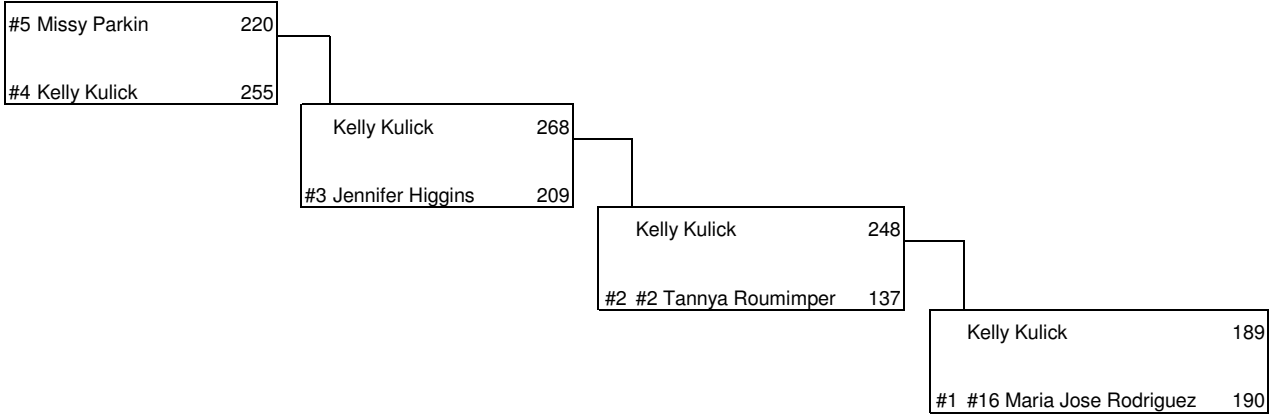

TV Finals

2014 QUEENS CHAMPION
Maria Jose Rodriguez