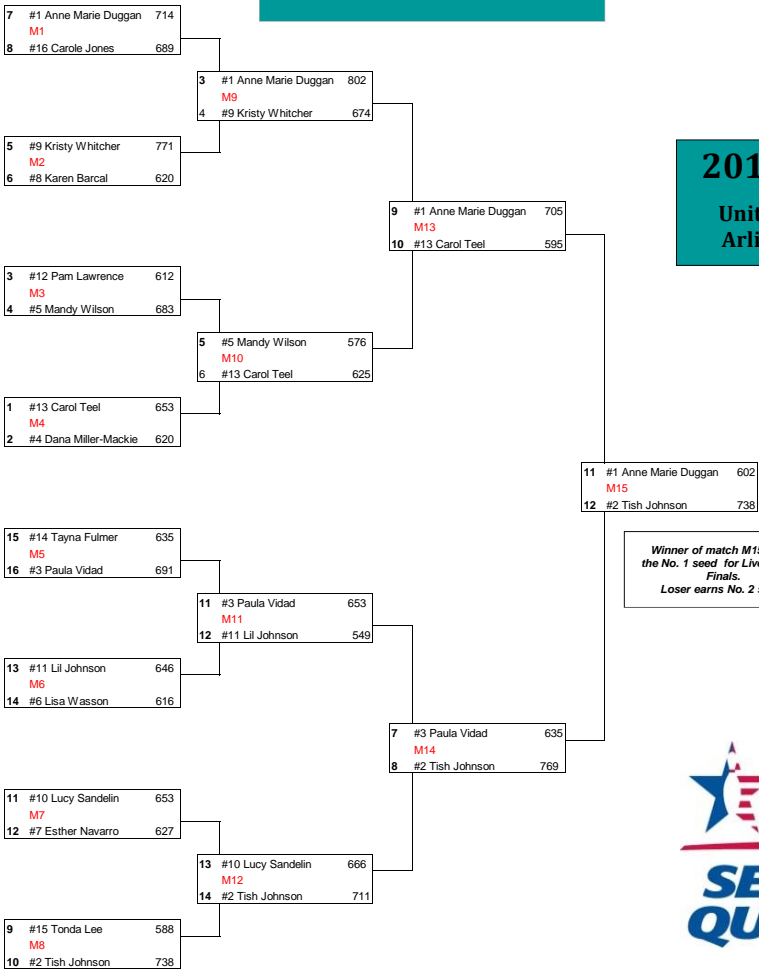

### Winners Bracket

Winner of match M15 earns the No. 1 seed for Live Stream Finals.  
Loser earns No. 2 seed.