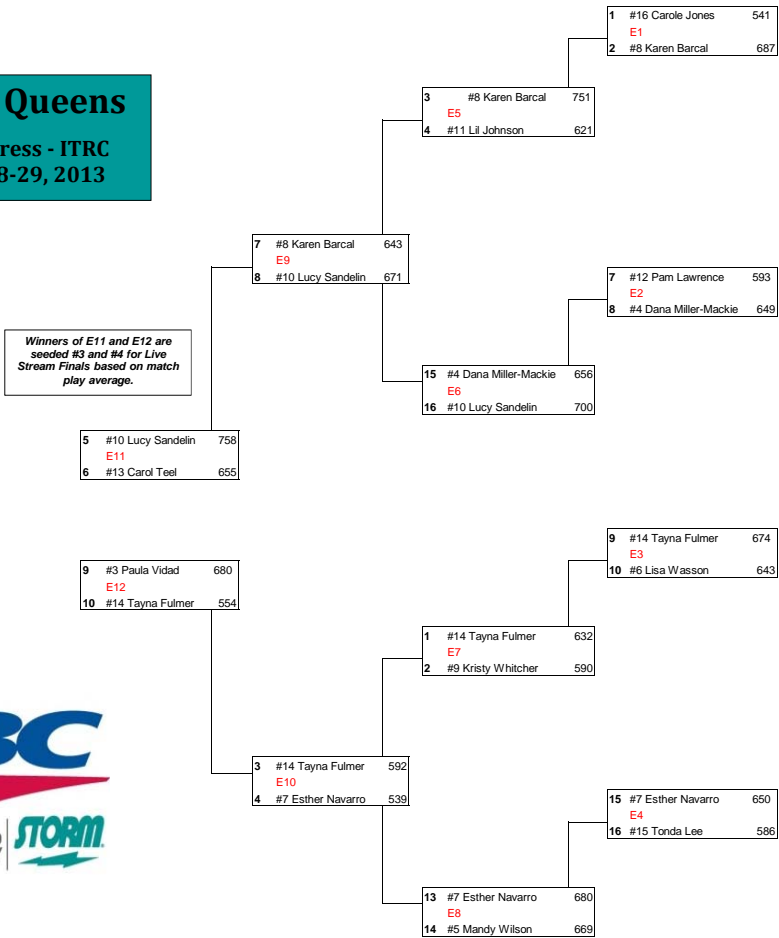

Elimination Bracket

Winners of E11 and E12 are seeded #3 and #4 for Live Stream Finals based on match play average.

Monday 9:00 AM | Monday 10:15 AM | Monday 11:30 AM | Monday 2:00 PM | Monday 3:15 PM | Monday 2:00 PM | Monday 11:30 AM | Monday 10:15 AM