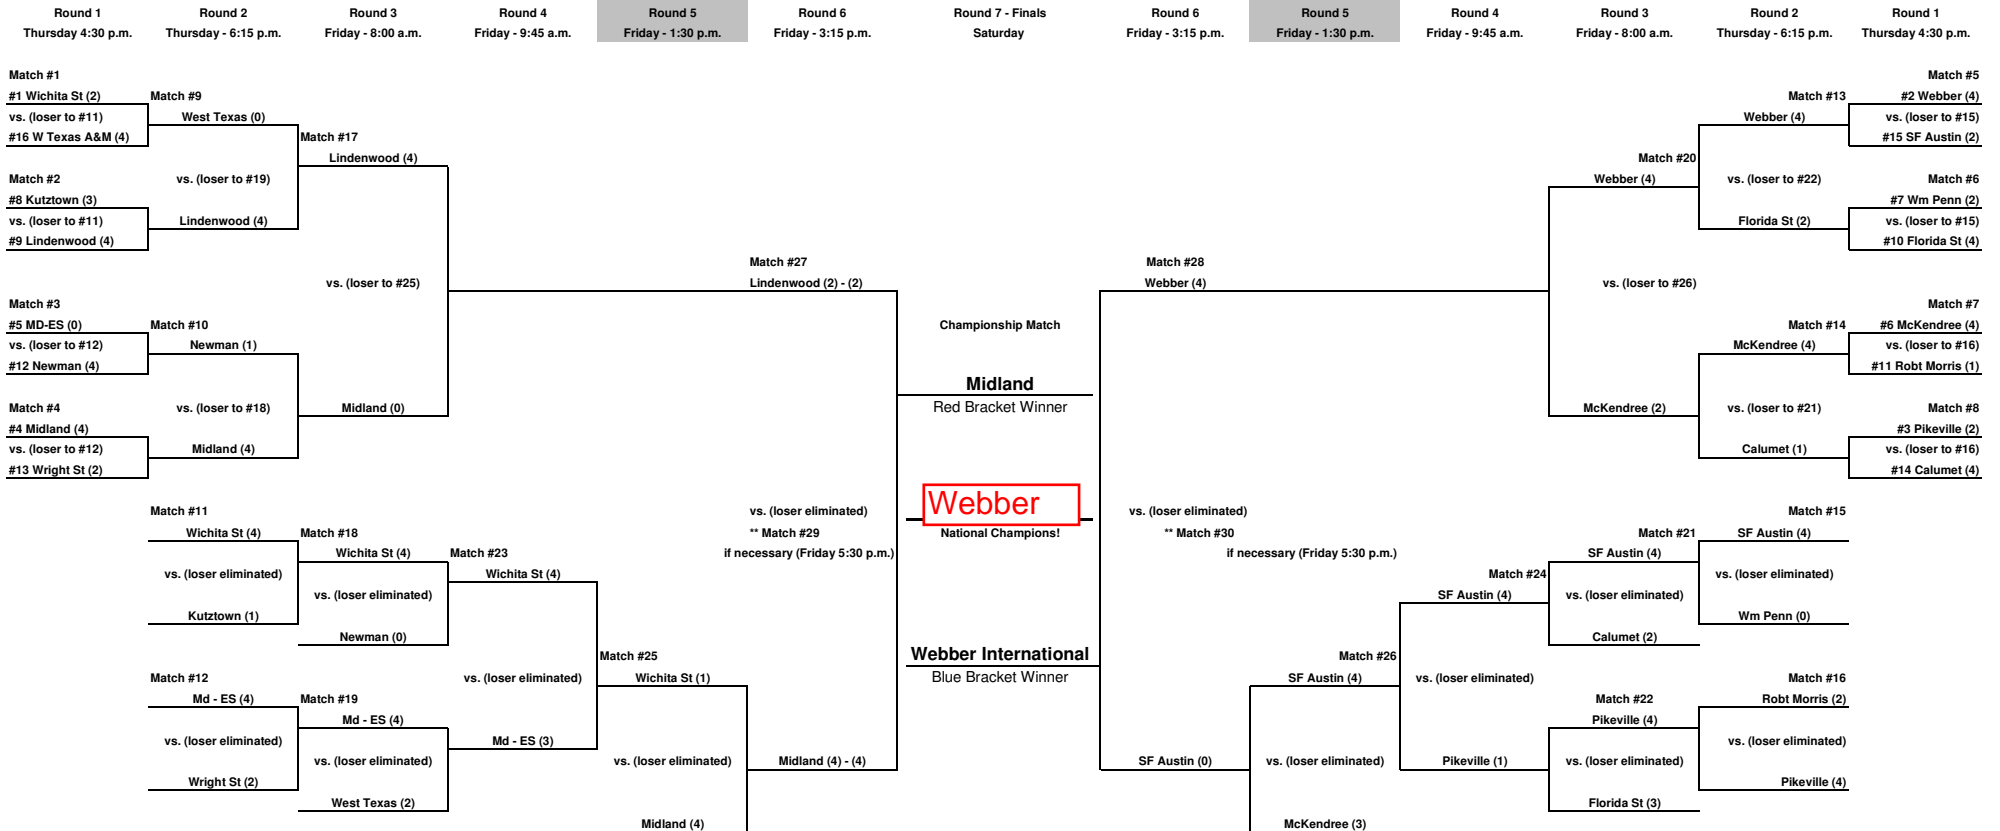

2012 USBC Intercollegiate Team Championships

Women's Division

RED BRACKET (Women's Division)

BLUE BRACKET (Women's Division)

* Rounds 1 - 6 are Best 4 of 7 Baker Matches

** If necessary, Round 6 will have second Best 4 of 7 Baker match for double-elimination format to be conducted on a fresh pair.

*** Round 7 (TV Finals) is Best 2 of 3 Baker Match

Numbers in () indicate games won for that match